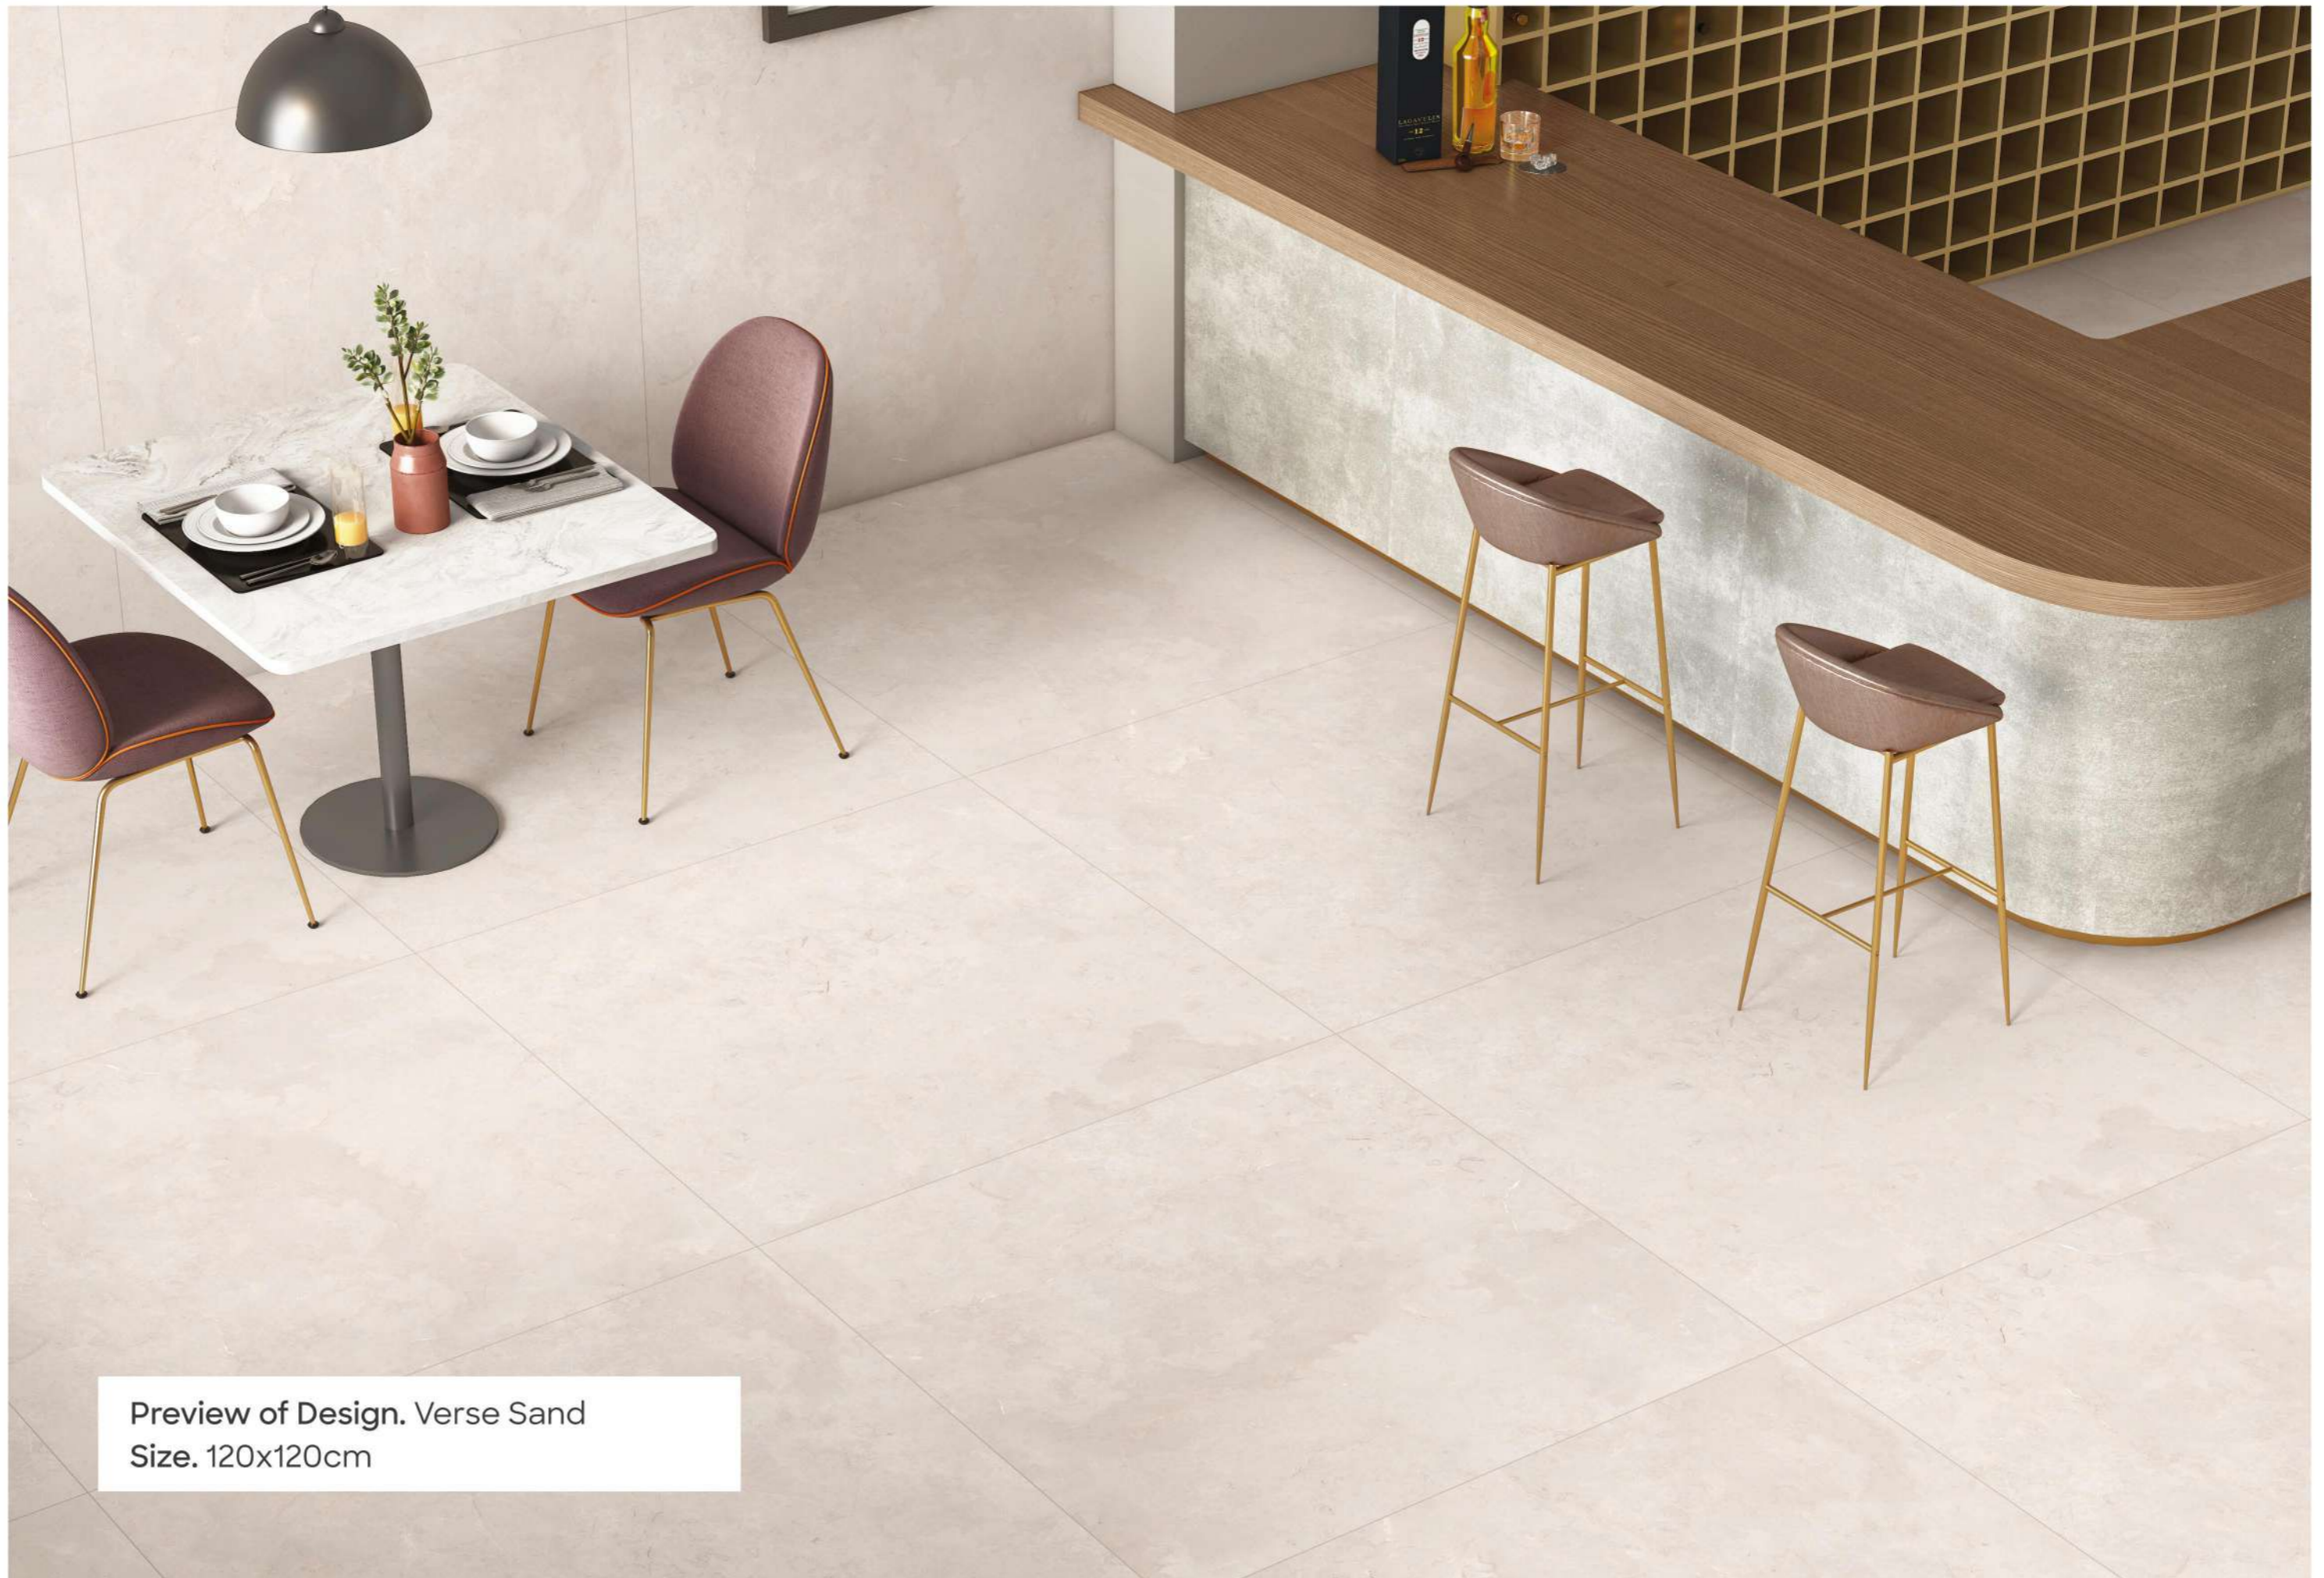

# Verse Sand

3. Random

Avialable Size.  
120x120cm | 100x100cm

Finish. Matt

Preview of Design. Verse Ash  
Size. 120x120cm

Preview of Design. Verse Sand  
Size. 120x120cm

Wood Stone Argento

3. Random