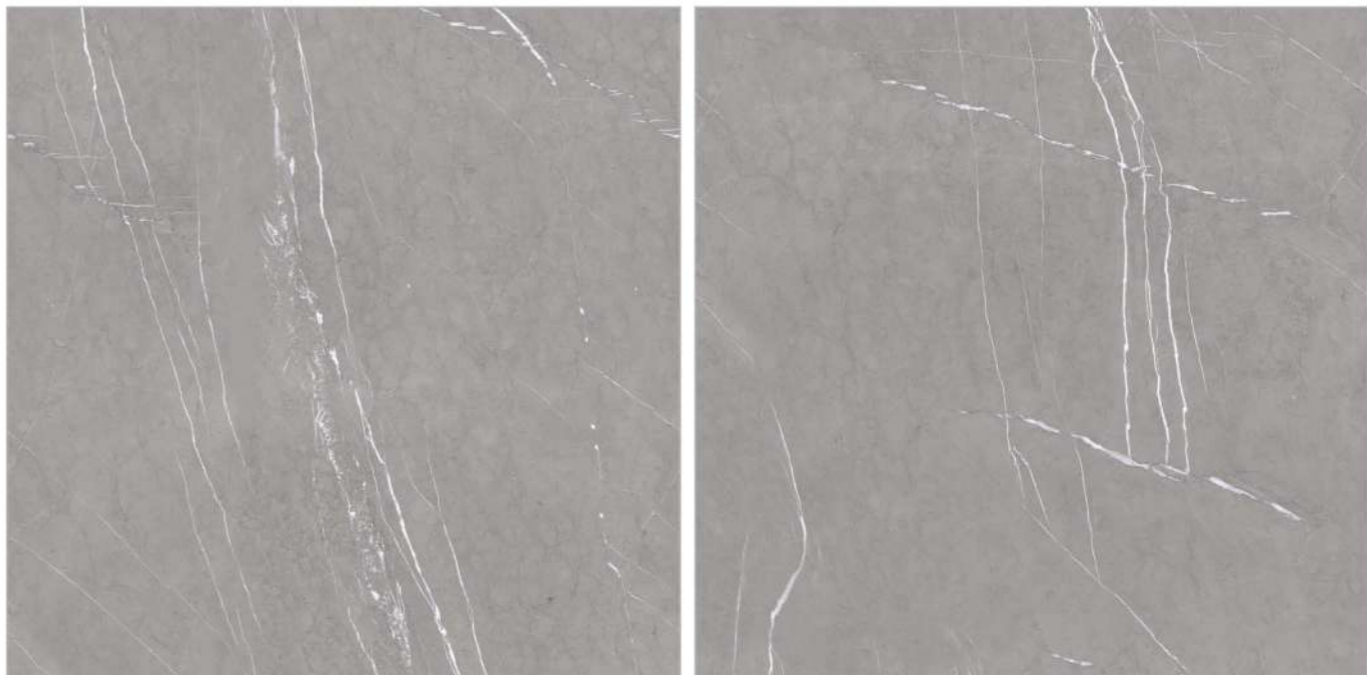

Piatra Silver

3. Random

Avialable Size.
120x120cm | 100x100cm

Finish. Matt