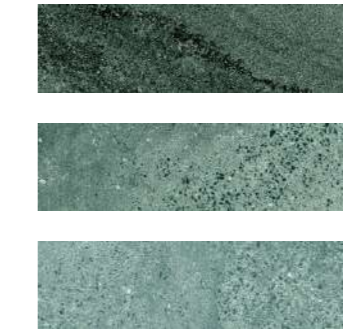

AVAILABLE SIZES :

Chip Size 48x48 MM / Sheet Size 301 x 301 X 6MM

Chip Size 72x72 MM / Sheet Size 296 x 296 X 6MM

Chip Size 98x98 MM / Sheet Size 299 x 299 X 6MM

Chip Size 55x210 MM / Thickness 10MM

55X210 MM

The versatile dimensions of the sukabumi green stone allow for intricate and customized applications, from mosaics to larger, seamless installations. its superior durability, resistance to slipping, and cooling properties make it ideal for outdoor use, especially around water features. with its natural beauty and resilient structure, this stone ensures