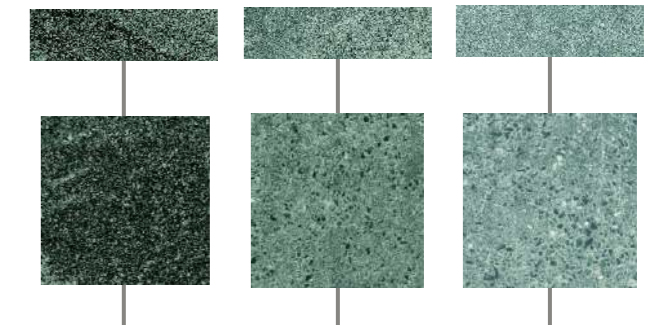

The versatile dimensions of the sukabumi green stone allow for intricate and customized applications, from mosaics to larger, seamless installations. its superior durability, resistance to slipping, and cooling properties make it ideal for outdoor use, especially around water features. with its natural beauty and resilient structure, this stone ensures