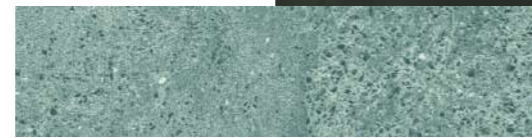

Find sanctuary in

SUKABHUMI

Green Stone

Sukabumi green stone is a jewel among natural stones, celebrated for its distinctively verdant hue and unparalleled aesthetic allure. extracted from the volcanic heartlands of indonesia, this stone embodies a perfect fusion of nature's raw beauty and practicality. its robustness, cooling properties, and slip-resistant texture make it an ideal choice for luxurious poolsides, spas, and outdoor environments that require a touch of refined sophistication.