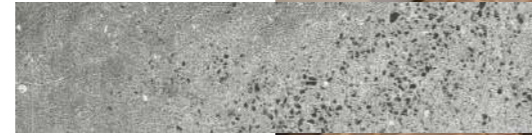

The grandeur of

BLACK

l a v a s t o n e

The rich, volcanic legacy of lava stone has shaped the landscapes of ancient civilizations since the 1500s. revered for its intense, dramatic hue and unparalleled durability, it has adorned iconic structures from the historic santorini cliffs to the timeless architecture of the mediterranean. carved by nature's fury and cooled by the sea's breath, these stones embody both power and tranquility. imbued with deep cultural resonance, this stone's mystique has endured, captivating architects and artisans alike. brought to life in translations dating back to the 17th century, it remains a cornerstone of heritage and modernity.