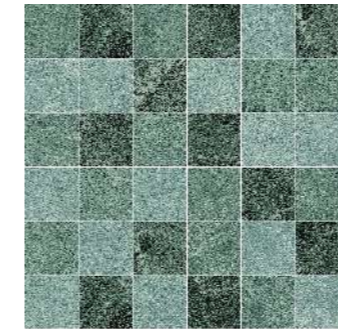

AVAILABLE SIZES :

Chip Size 48x48 MM / Sheet Size 301 x 301 X 6MM

Chip Size 72x72 MM / Sheet Size 296 x 296 X 6MM

Chip Size 98x98 MM / Sheet Size 299 x 299 X 6MM

Chip Size 55x210 MM / Thickness 10MM

48X48MM