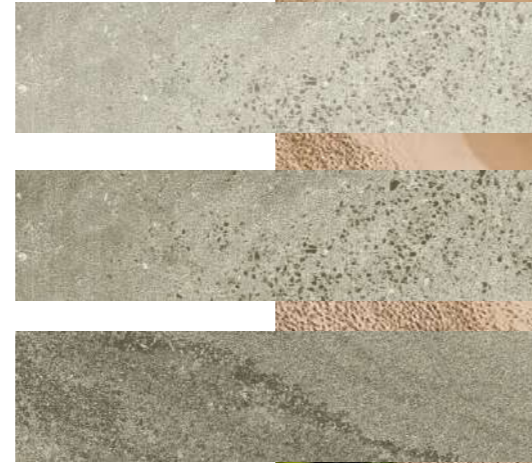

A Touch of PALIMANAN Stone

Inspired by the serene textures of nature, palimanan stone blends the beauty of coastal landscapes with timeless design. its natural, sandy hues and organic patterns evoke memories of sun-drenched beaches and peaceful escapes