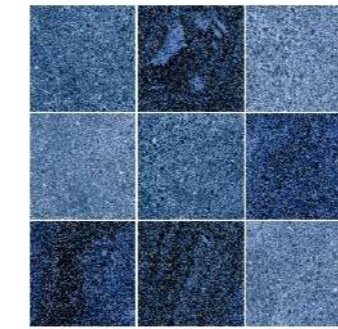

AVAILABLE SIZES :

Chip Size 48x48 MM / Sheet Size 301 x 301 X 6MM

Chip Size 72x72 MM / Sheet Size 296 x 296 X 6MM

Chip Size 98x98 MM / Sheet Size 299 x 299 X 6MM

Chip Size 55x210 MM / Thickness 10MM

48X48MM

An aerial photograph of a coastline, showing the dark blue sea meeting a sandy beach. The image is overlaid with a faint, light-colored grid pattern. In the center, the words 'BALL STONE' are written in a large, white, serif font. To the left of the 'B' in 'BALL', there is a small, detailed floral arrangement featuring a white flower, a pink rose, and a red rose. Below the main title, the words 'MOSAIC TILES' are written in a smaller, white, sans-serif font, with a thin white horizontal line underneath.