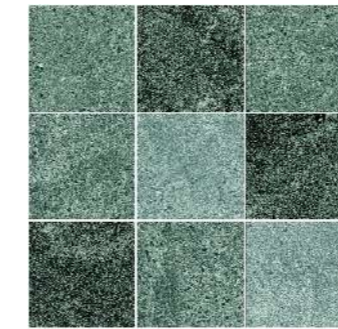

AVAILABLE SIZES :

Chip Size 48x48 MM / Sheet Size 301 x 301 X 6MM

Chip Size 72x72 MM / Sheet Size 296 x 296 X 6MM

Chip Size 98x98 MM / Sheet Size 299 x 299 X 6MM

Chip Size 55x210 MM / Thickness 10MM

48X48MM