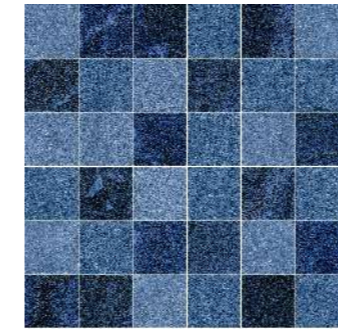

AVAILABLE SIZES :

Chip Size 48x48 MM / Sheet Size 301 x 301 X 6MM

Chip Size 72x72 MM / Sheet Size 296 x 296 X 6MM

Chip Size 98x98 MM / Sheet Size 299 x 299 X 6MM

Chip Size 55x210 MM / Thickness 10MM

48X48MM