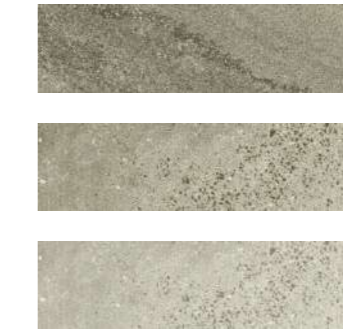

AVAILABLE SIZES :

Chip Size 48x48 MM / Sheet Size 301 x 301 X 6MM

Chip Size 72x72 MM / Sheet Size 296 x 296 X 6MM

Chip Size 98x98 MM / Sheet Size 299 x 299 X 6MM

Chip Size 55x210 MM / Thickness 10MM

55X210 MM

Palimanan stone's adaptable sizing makes it ideal for creating intricate mosaics or expansive feature walls. whether used to clad luxurious pool surrounds, outdoor patios, or interior spaces seeking a natural touch, this stone offers unparalleled versatility and aesthetic appeal. its soft, neutral palette effortlessly complements a wide range of design styles, from contemporary minimalism to rustic charm.