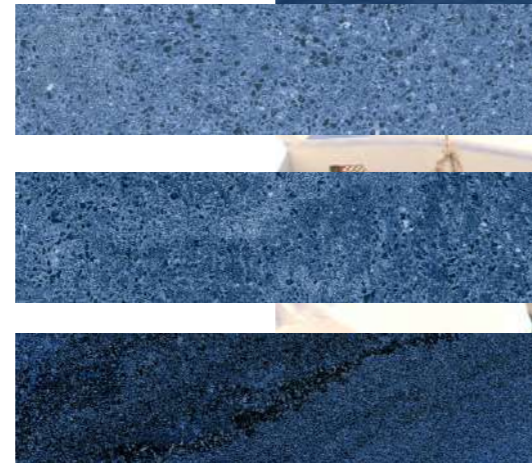

Embark on

BLUE

wave stone

Embrace the soothing charm of the ocean with blue wave stone from balistone. these tiles evoke the natural beauty of coastal waves, adding a tranquil and refreshing atmosphere to any pool. the deep blue hues shimmer under sunlight, creating a captivating effect that transports you to serene, tropical waters.