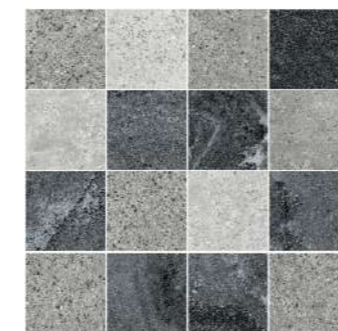

48X48MM

72X72MM