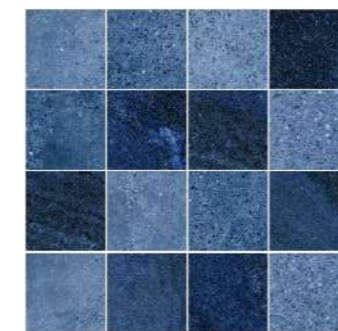

48X48MM

72X72MM