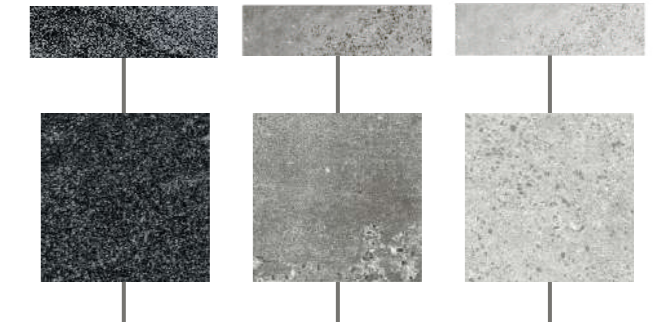

There are many variations in texture and depth, often shaped by the very volcanic forces that formed them. the tactile surface, rich in earthy tones and rugged beauty, seamlessly blends with both modern and traditional aesthetics. whether used in large slabs for statement flooring or as mosaic tiles for intricate design, black lava stone infuses any environment with a bold yet natural elegance. its subtle charm reveals its finest details under different lighting, where its hidden nuances come alive.