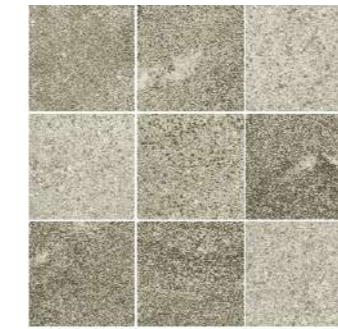

AVAILABLE SIZES :

Chip Size 48x48 MM / Sheet Size 301 x 301 X 6MM

Chip Size 72x72 MM / Sheet Size 296 x 296 X 6MM

Chip Size 98x98 MM / Sheet Size 299 x 299 X 6MM

Chip Size 55x210 MM / Thickness 10MM

48X48MM