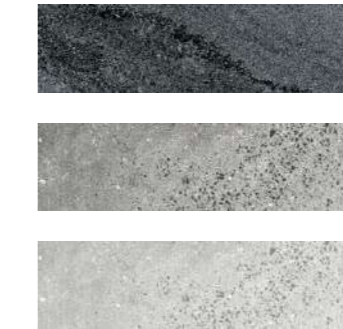

AVAILABLE SIZES :

Chip Size 48x48 MM / Sheet Size 301 x 301 X 6MM

Chip Size 72x72 MM / Sheet Size 296 x 296 X 6MM

Chip Size 98x98 MM / Sheet Size 299 x 299 X 6MM

Chip Size 55x210 MM / Thickness 10MM

55X210 MM

There are many variations in texture and depth, often shaped by the very volcanic forces that formed them. the tactile surface, rich in earthy tones and rugged beauty, seamlessly blends with both modern and traditional aesthetics. whether used in large slabs for statement flooring or as mosaic tiles for intricate design, black lava stone infuses any environment with a bold yet natural elegance. its subtle charm reveals its finest details under different lighting, where its hidden nuances come alive.