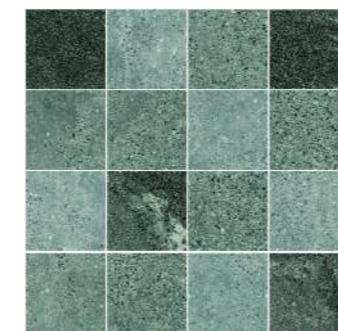

48X48MM

72X72MM