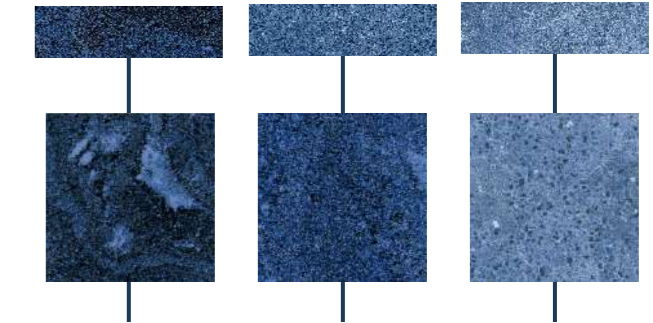

With various size options, the blue wave stone can be adapted to any design need, ensuring versatility for a range of applications. whether you're building a modern resort or a private pool, this stone brings an essence of calmness and luxury to your surroundings.