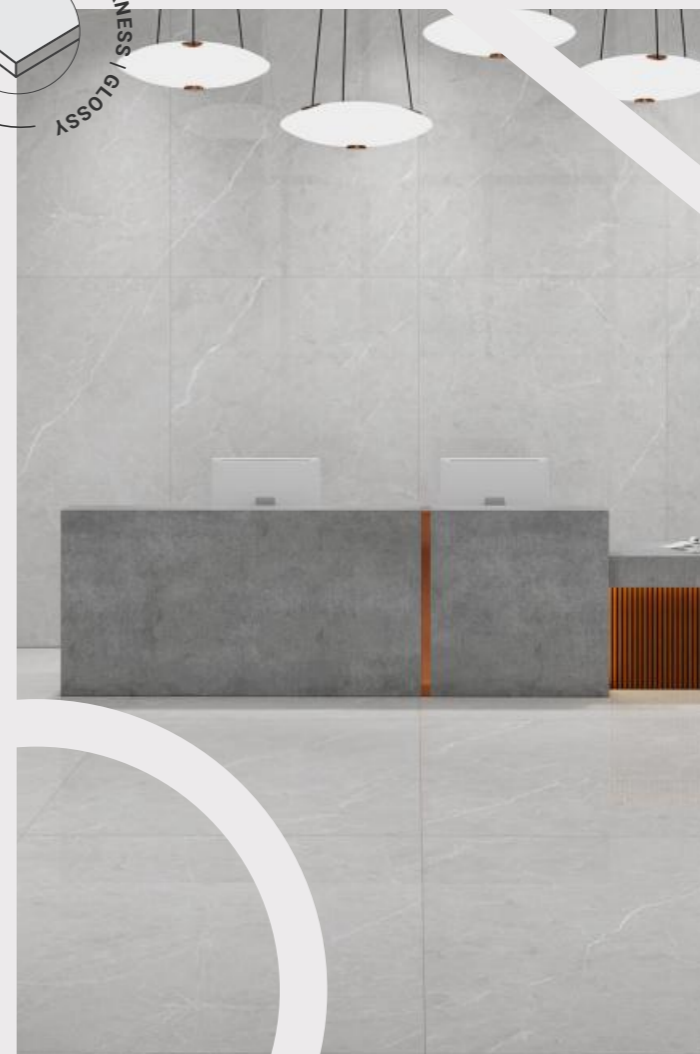

GRAVEL GRIS

RANDOM 03

Size
1200x1800mm

Finish
Glossy

Thickness
09mm

BOLD STYLE WITH VIBRANT
DAZZLE TILE FOR YOUR DECOR.