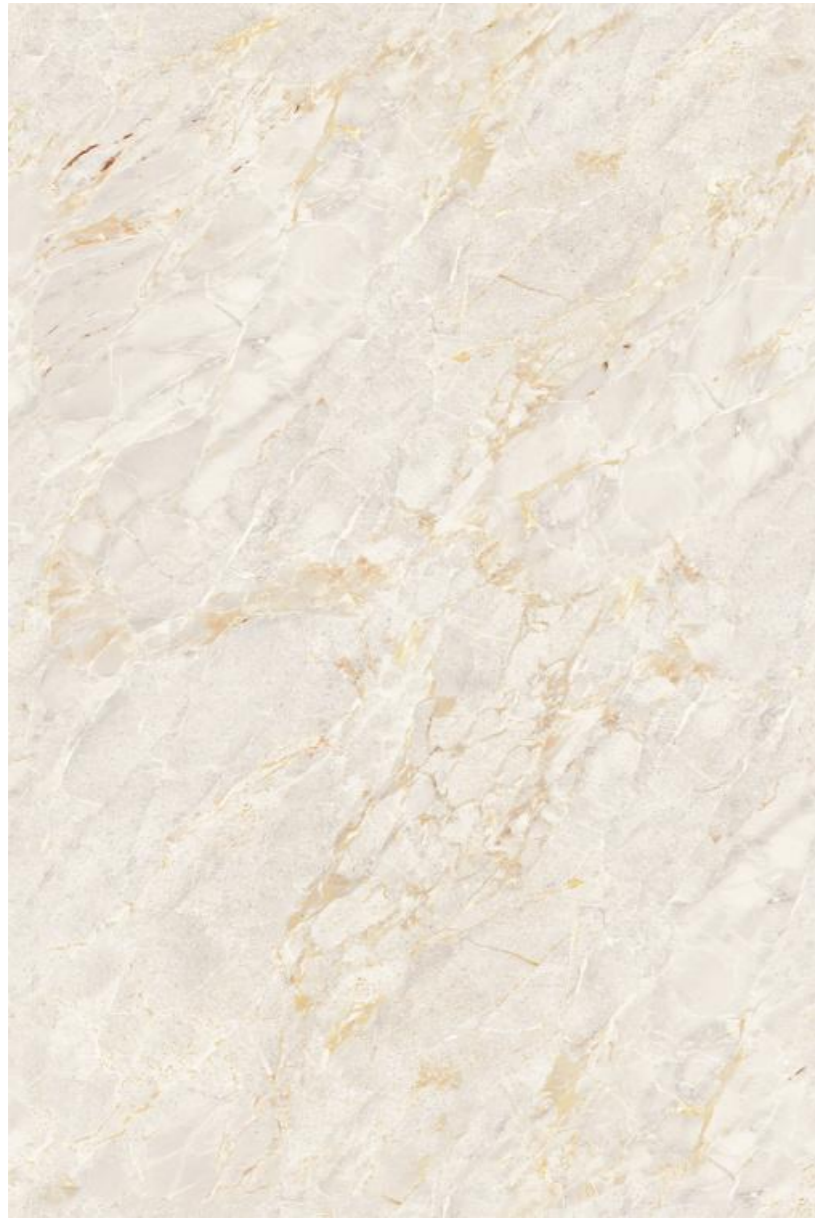

# BRECCIA ONICIATA

RANDOM 03

Size  
**1200x1800mm**

Finish  
**Glossy**

Thickness  
**09mm**

UNFOLD THE VERSATILITY TO  
**CREATE ENTHRALLING SPACES.**

BRECCIA ONICIATA

1200x1800mm