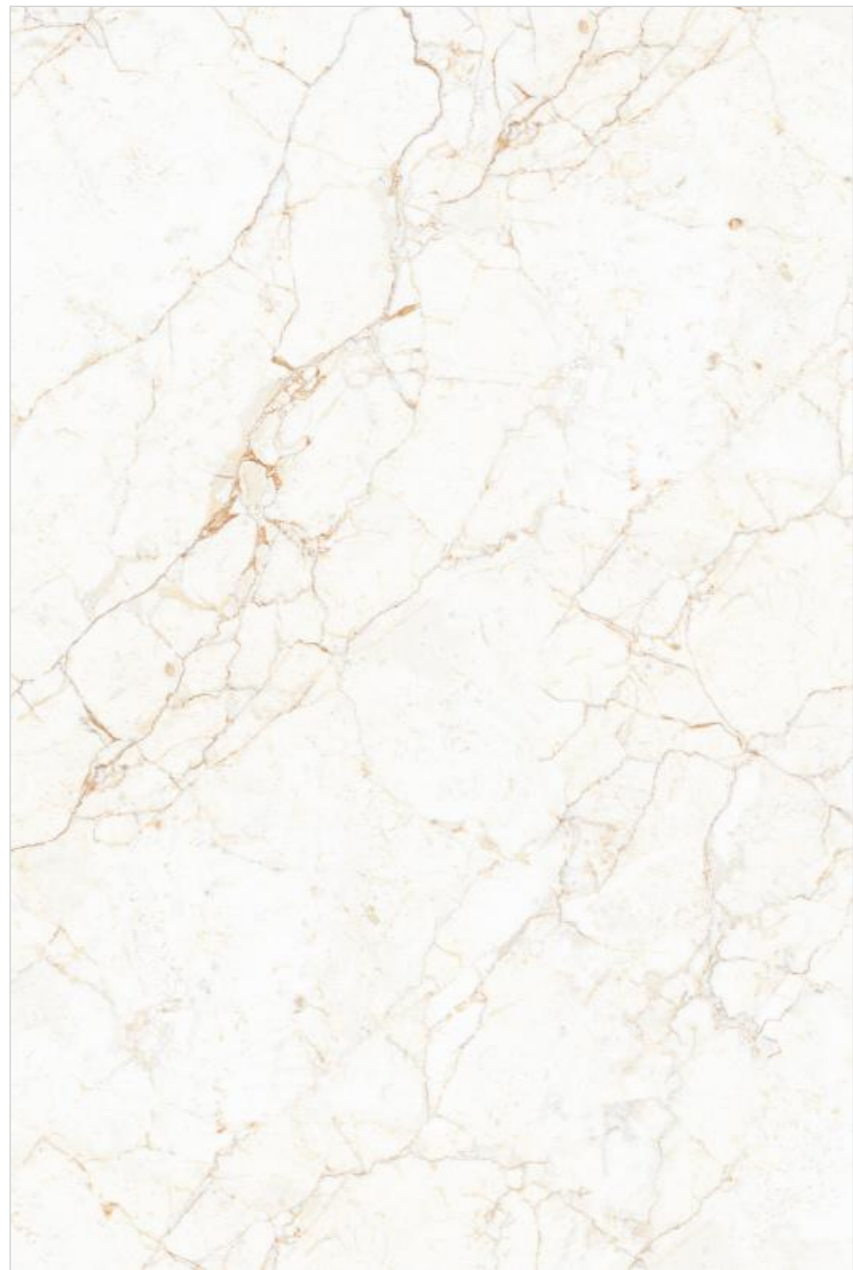

# AMRON BEIGE

RANDOM 03

Size  
**1200x1800mm**

Finish  
**Glossy  
DG Matt + Carving**

Thickness  
**09mm**

WHERE CONTEMPORARY LIVING  
**MEETS LASTING BEAUTY.**

AMRON BEIGE

1200x1800mm