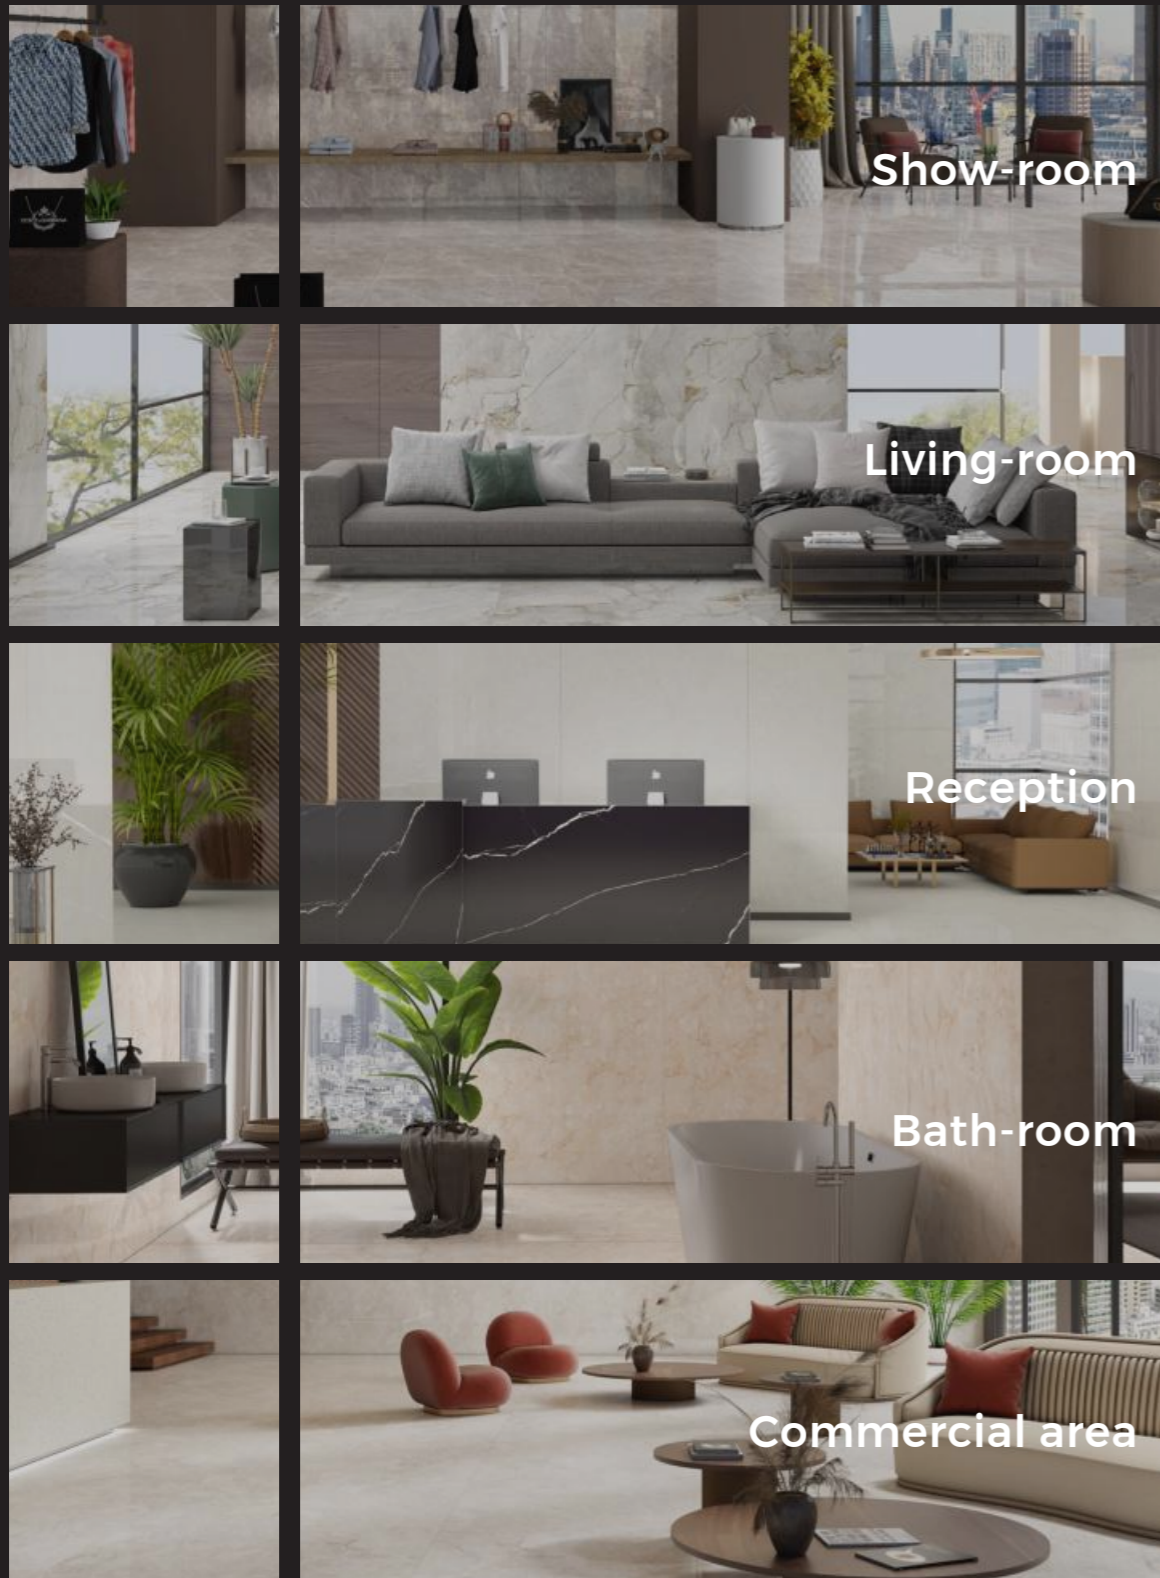

Application Area

Experience the perfect blend of sustainability and elegance