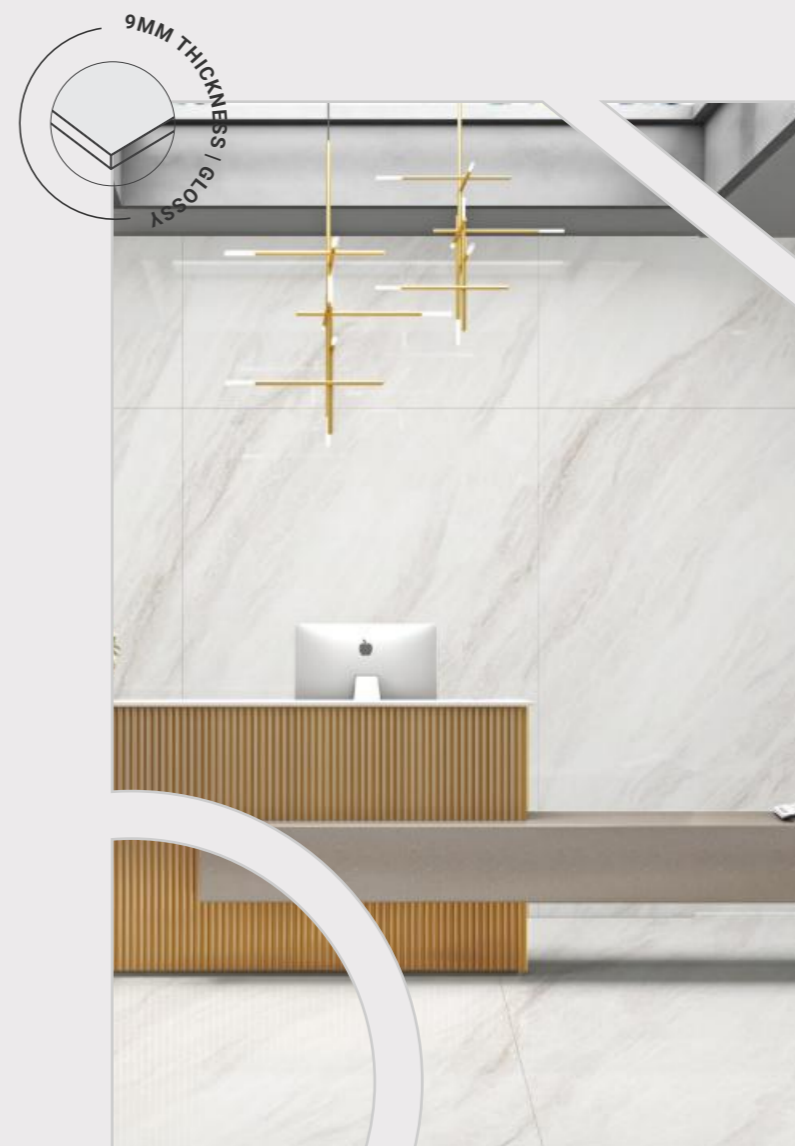

# ANTRESIT BIANCO

RANDOM 03

Size  
**1200x1800mm**

Finish  
**Glossy**

Thickness  
**09mm**

ADD A TOUCH OF ELEGANCE WITH  
**THE IMPERIAL TILE CLUSTER.**

ANTRESIT BIANCO

1200x1800mm