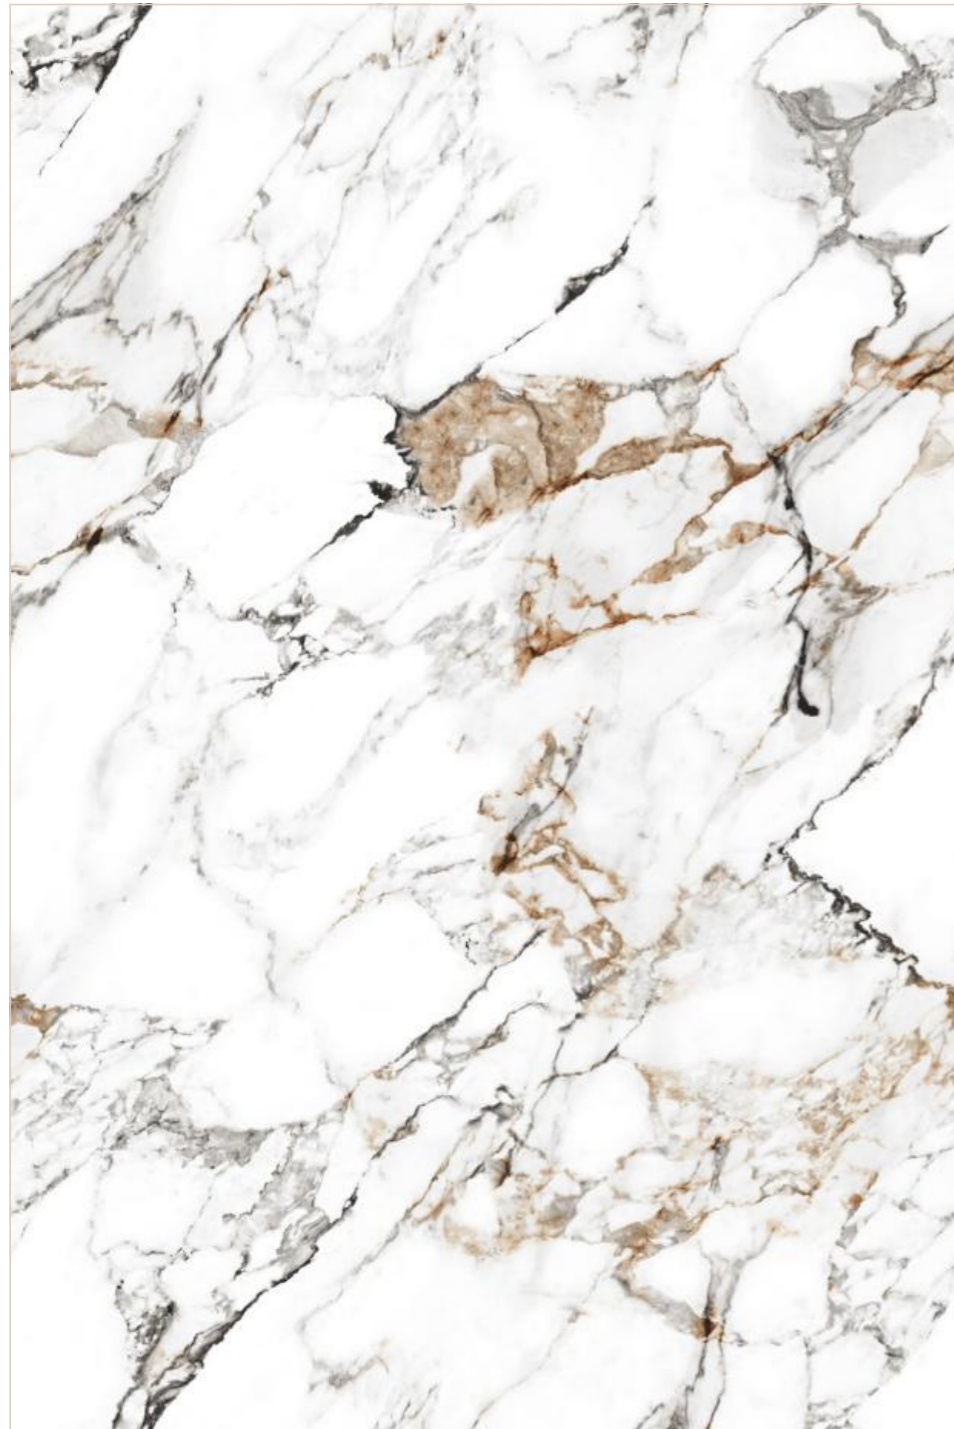

[BACK TO INDEX](#)

ITALIAN
Masterpiece

HIGH GLOSS

[AVAILABLE FINISH](#)

ARABESCATO GOLD_ENSLESS

RANDOM FACE 04

SIZE
120x180cm

THICKNESS
15mm