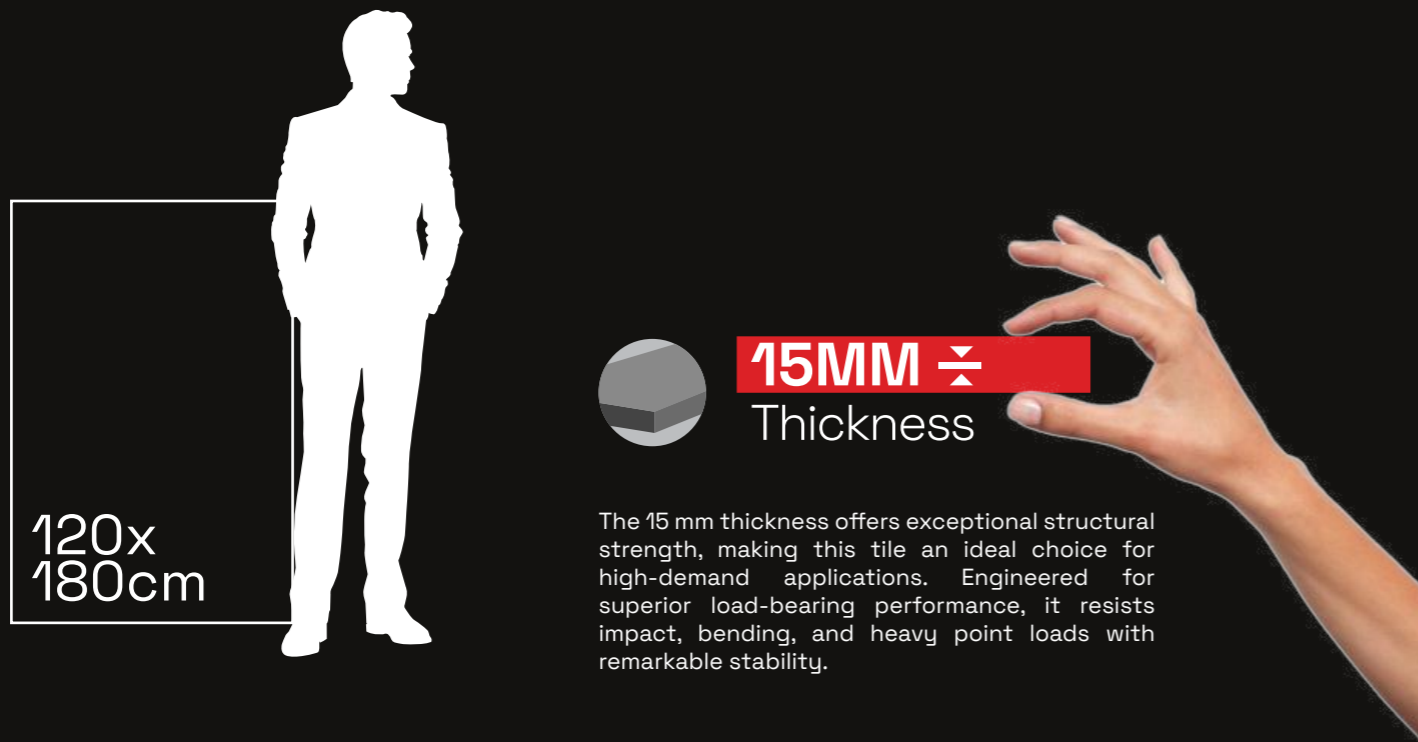

 **15MM** 
Thickness

Solid

Safe,
Clean,
Fireproof

highly
Sustainable

WHERE CRAFT MEETS SCALE

Inspired by contemporary architecture, the tile's generous dimensions and refined finishes create a seamless backdrop that amplifies space and light. Whether styled in matte, polished, or soft-touch textures, its sophisticated appearance elevates interiors with understated elegance.

Constructed using advanced porcelain technology, this tile delivers high resistance to wear, stains, and moisture—making it ideal for high-traffic areas and demanding environments.

120x
180cm

15MM 
Thickness