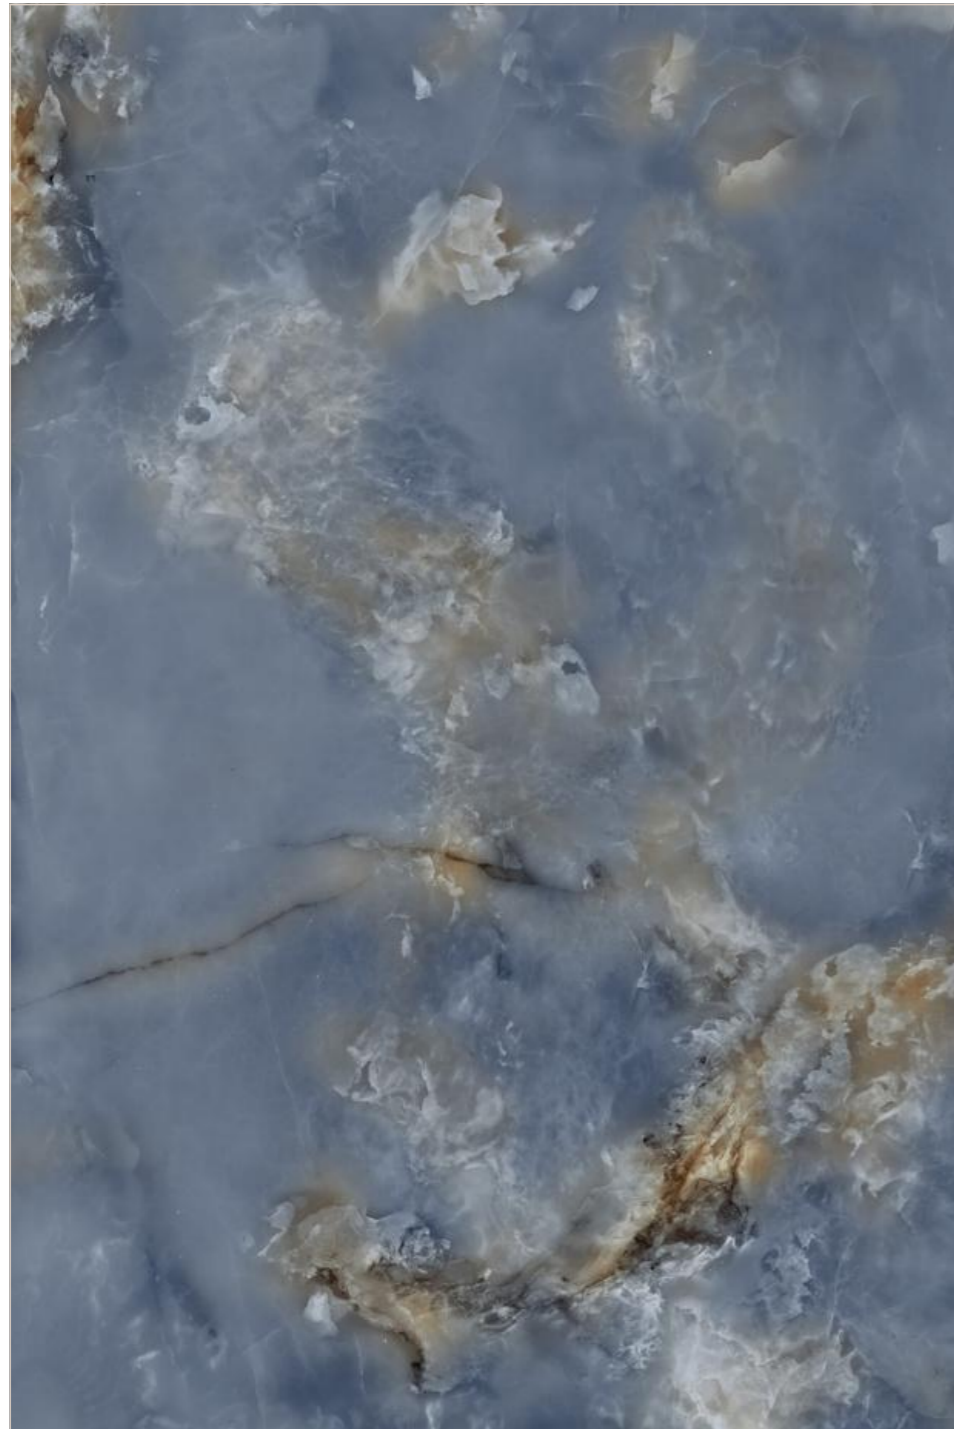

PRISTINA DOVE_ENDLESS

RANDOM FACE 03

SIZE THICKNESS
120x180cm 15mm

[BACK TO INDEX](#)

ITALIAN
Masterpiece

HIGH GLOSS

MARBLE +

[AVAILABLE FINISH](#)