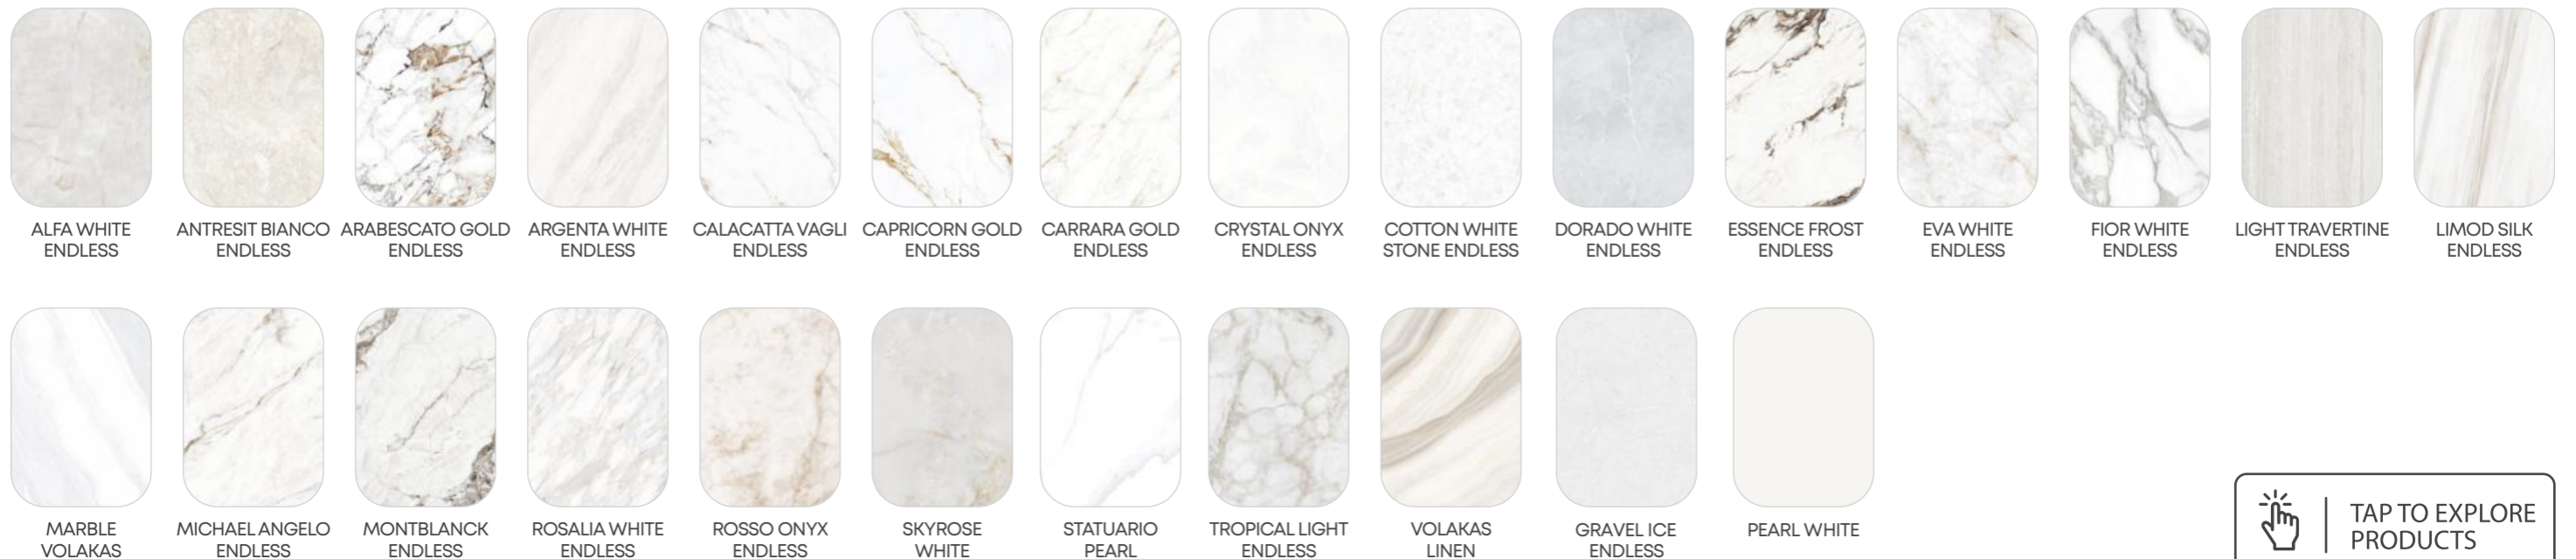

RESISTANT TO HIGH TEMPERATURES

EASY TO CLEAN

RESISTANT TO BENDING

100% NATURAL

RECYCLABLE

HYGIENIC

RESISTANT TO UV RAYS

Crafted with precision, our Color Body slabs offer unmatched durability, resistance to wear, and a uniform look throughout.

INDEX

GREY BODY

IVORY BODY

WHITE BODY

 TAP TO EXPLORE PRODUCTS

DRAG COFFEE

Coffee&Tea

Menu board with various coffee and tea options.