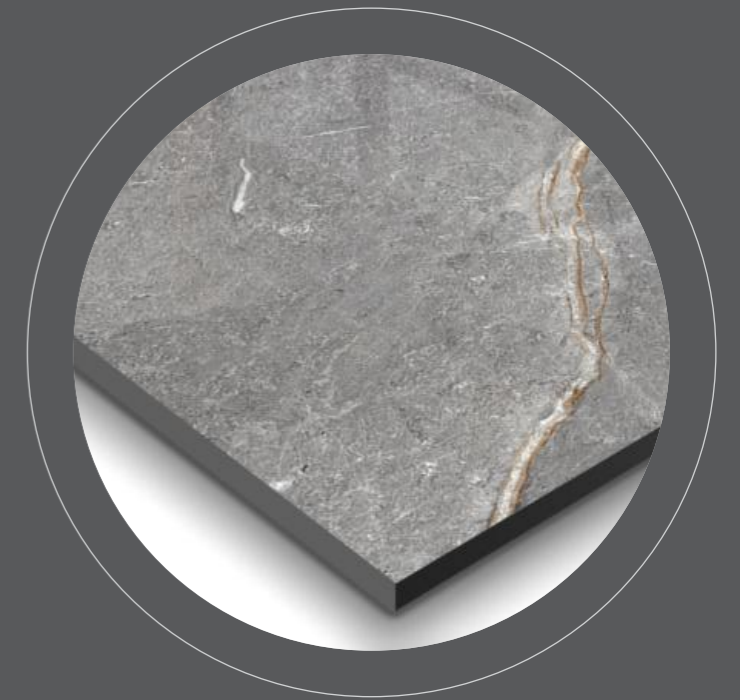

HIGH GLOSS

[AVAILABLE FINISH](#)