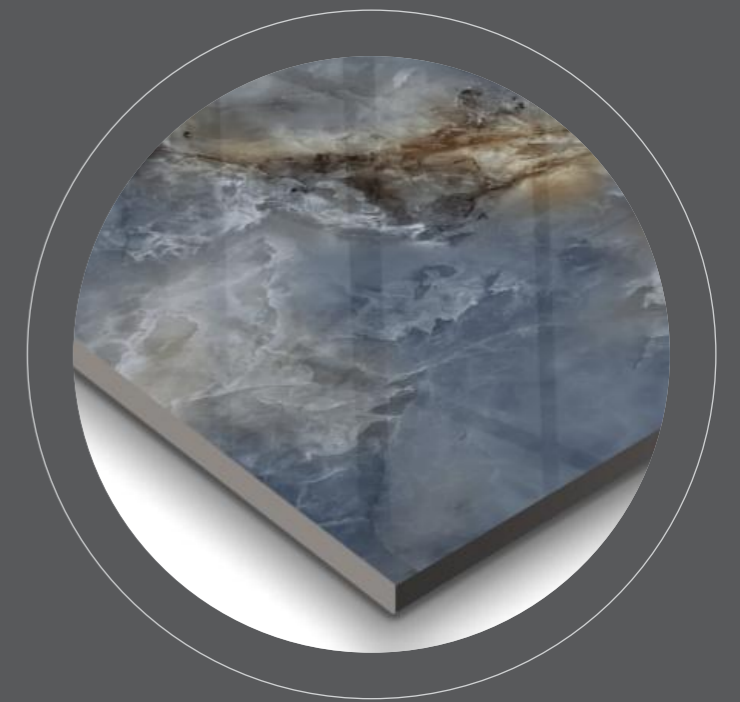

SKYROSE BLUE

RANDOM FACE 04

SIZE
120x180cm

THICKNESS
15mm

[BACK TO INDEX](#)

ITALIAN
Masterpiece

HIGH GLOSS

[AVAILABLE FINISH](#)