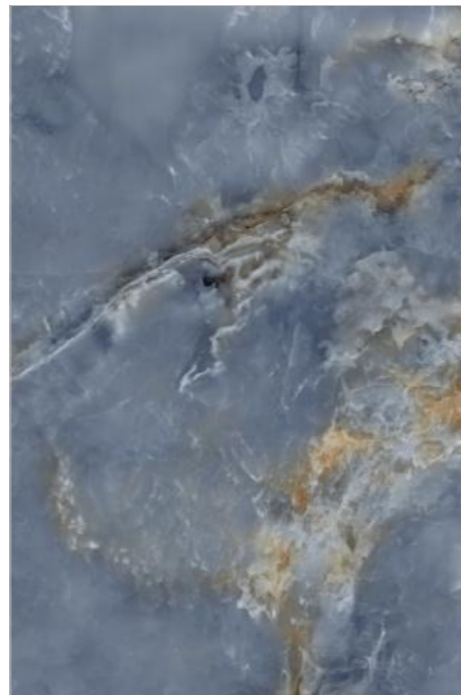

PRISTINA DOVE_ENDLESS

RANDOM FACE 03

SIZE THICKNESS
120x180cm 15mm

[BACK TO INDEX](#)

ITALIAN
Masterpiece

HIGH GLOSS

MARBLE +

[AVAILABLE FINISH](#)