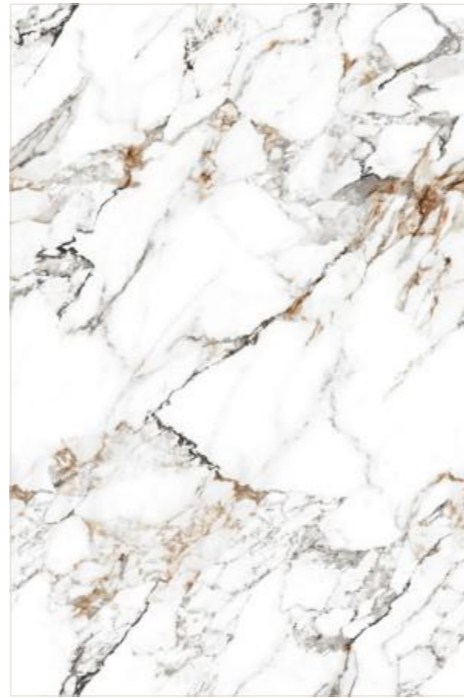

[BACK TO INDEX](#)

ITALIAN
Masterpiece

HIGH GLOSS

[AVAILABLE FINISH](#)

ARABESCATO GOLD_ENSLESS

RANDOM FACE 04

SIZE
120x180cm

THICKNESS
15mm