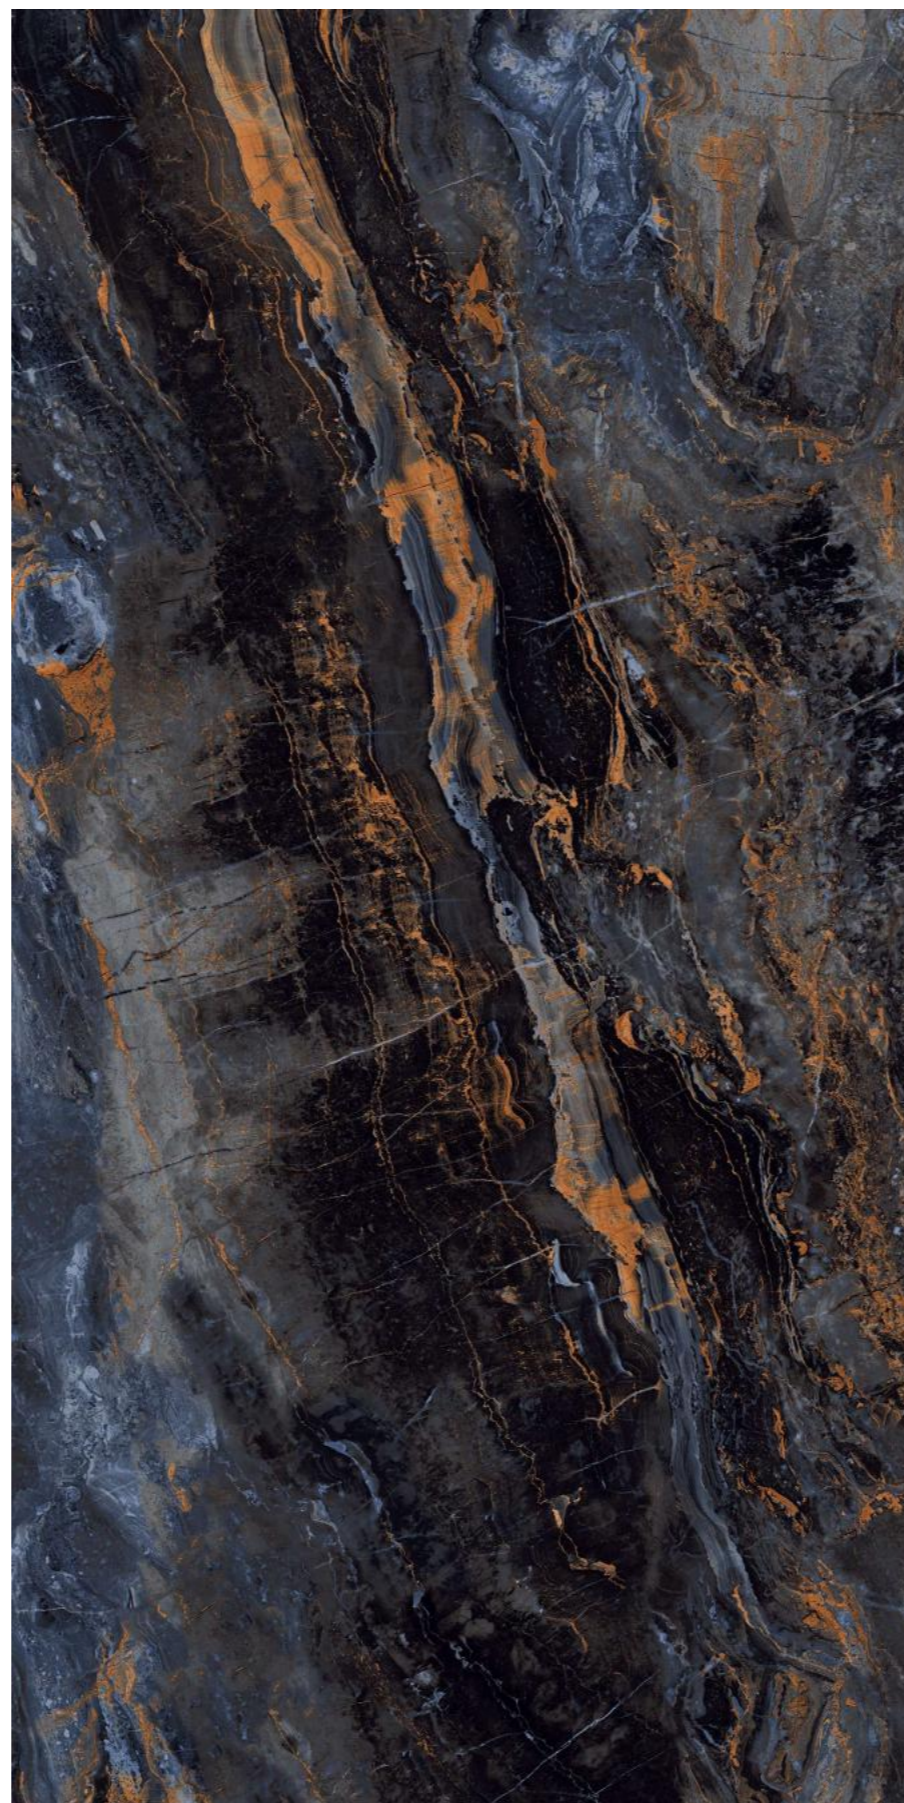

# JUPITER BLACK\_BM

BLACK BODY

SIZE  
**1600x3200 MM**

FINISH  
GLOSSY & MATT

THICKNESS  
12 & 20 MM

RANDOM : 02