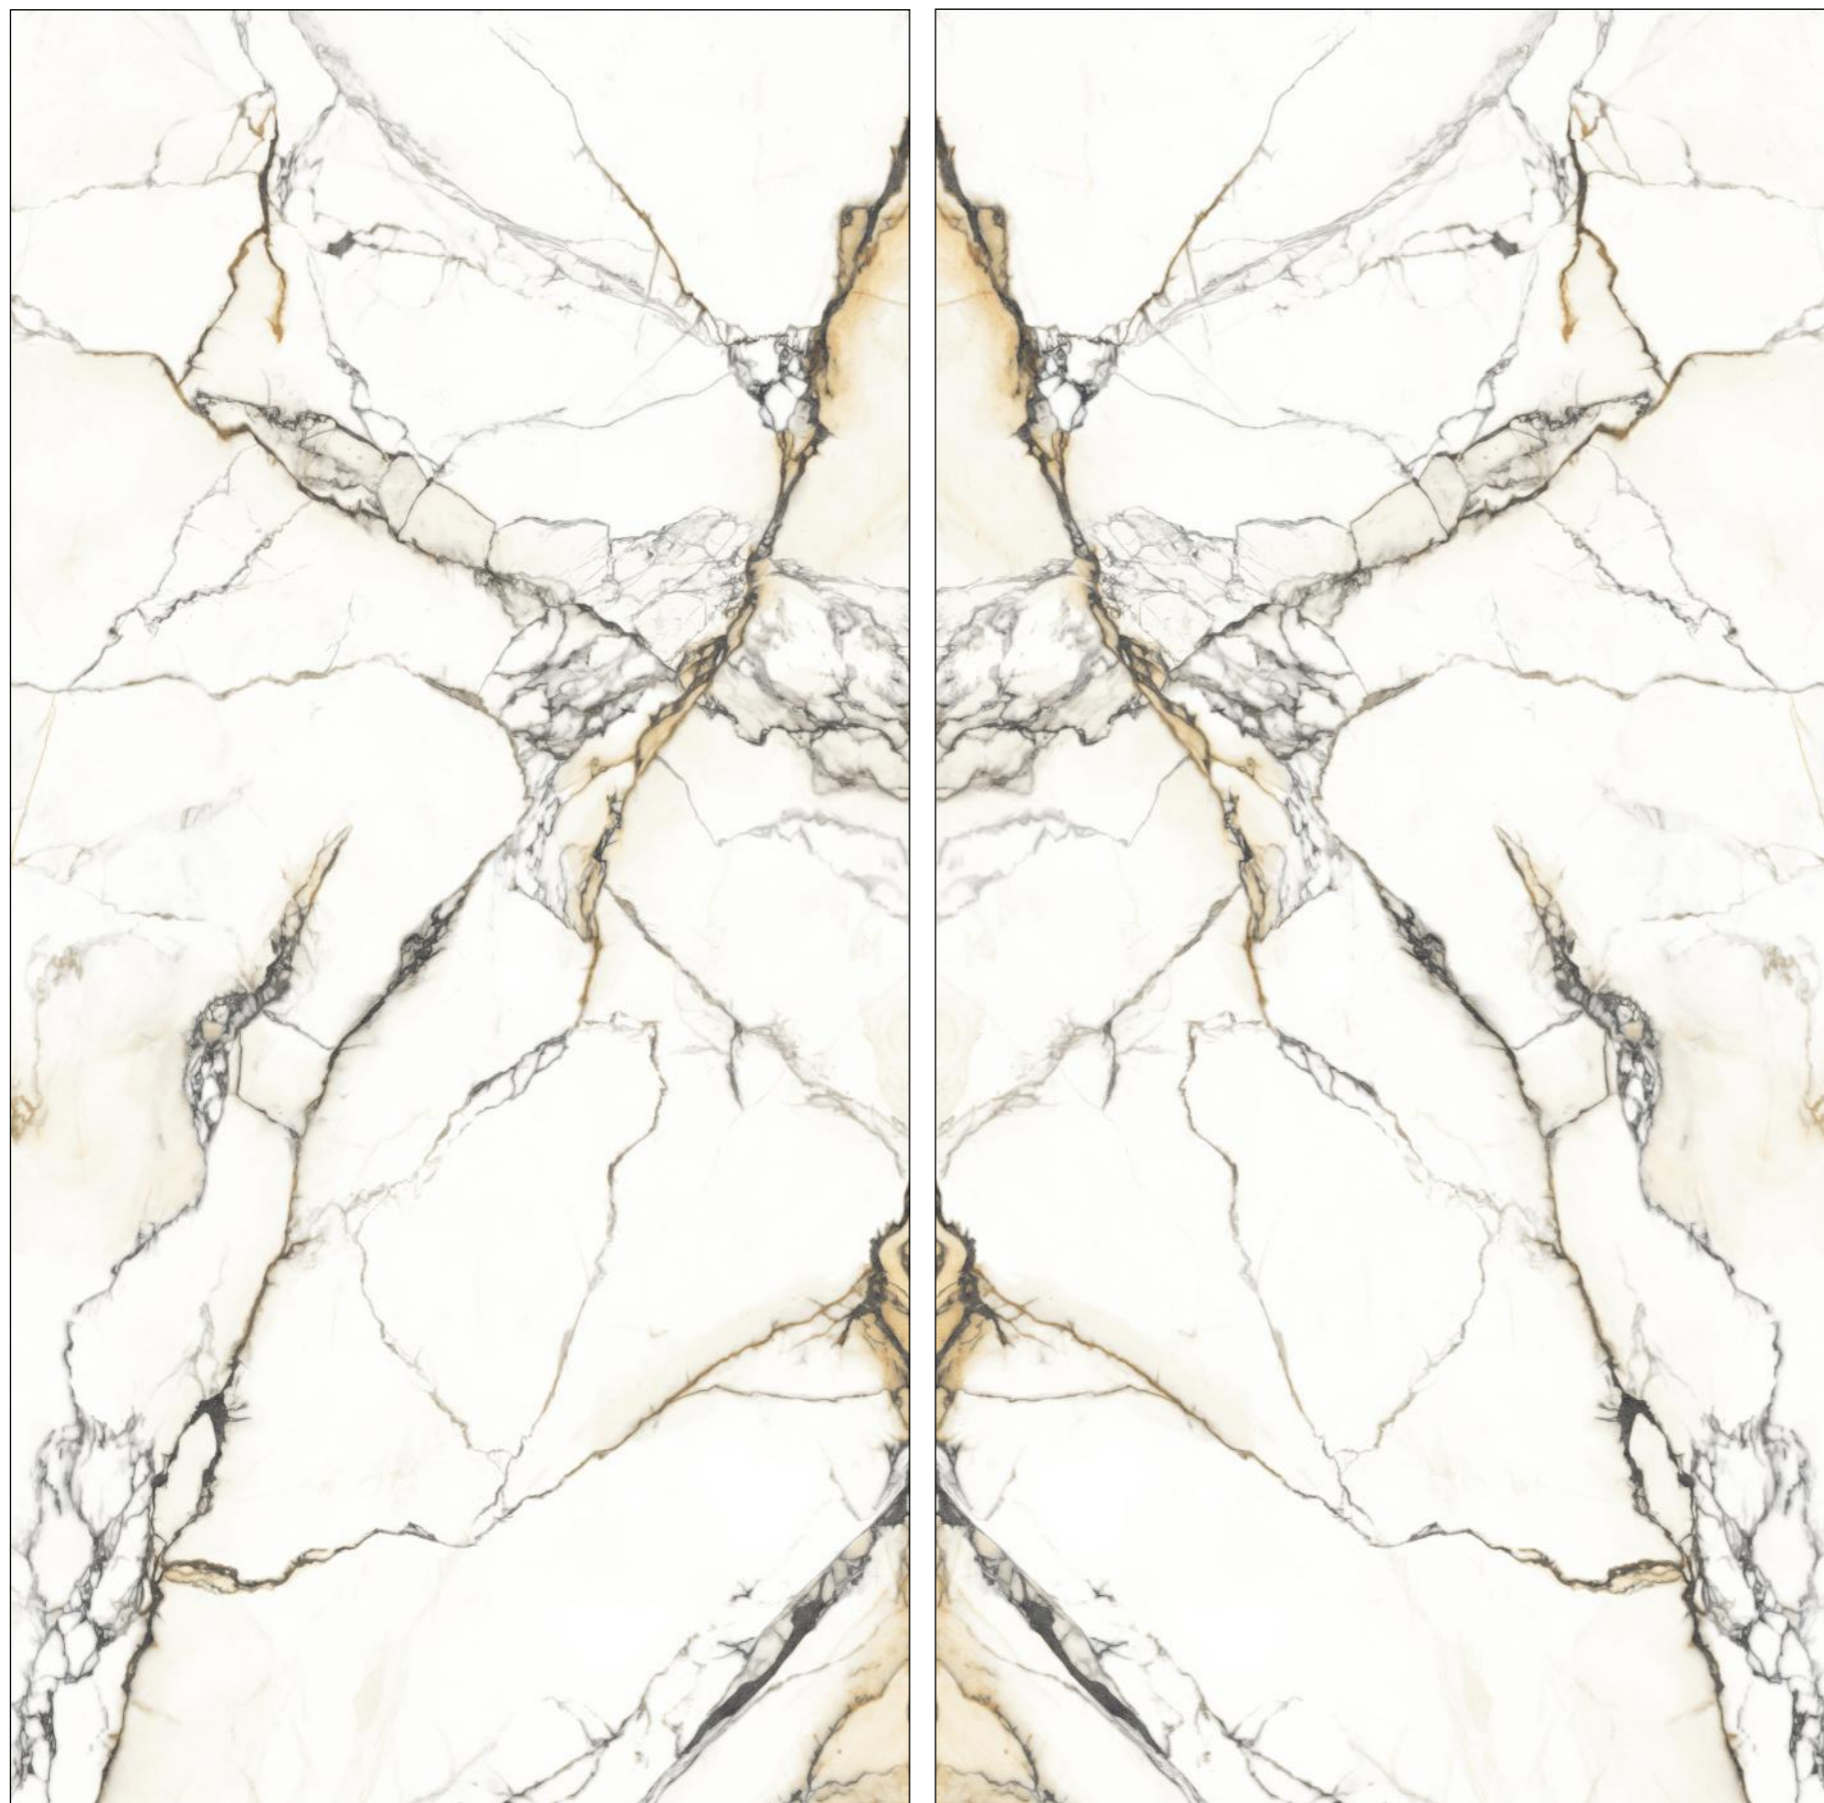

# PATAGONIA ROYAL\_BM

WHITE BODY

SIZE  
**1600x3200 MM**

FINISH  
GLOSSY

THICKNESS  
12 & 20 MM

RANDOM : 02