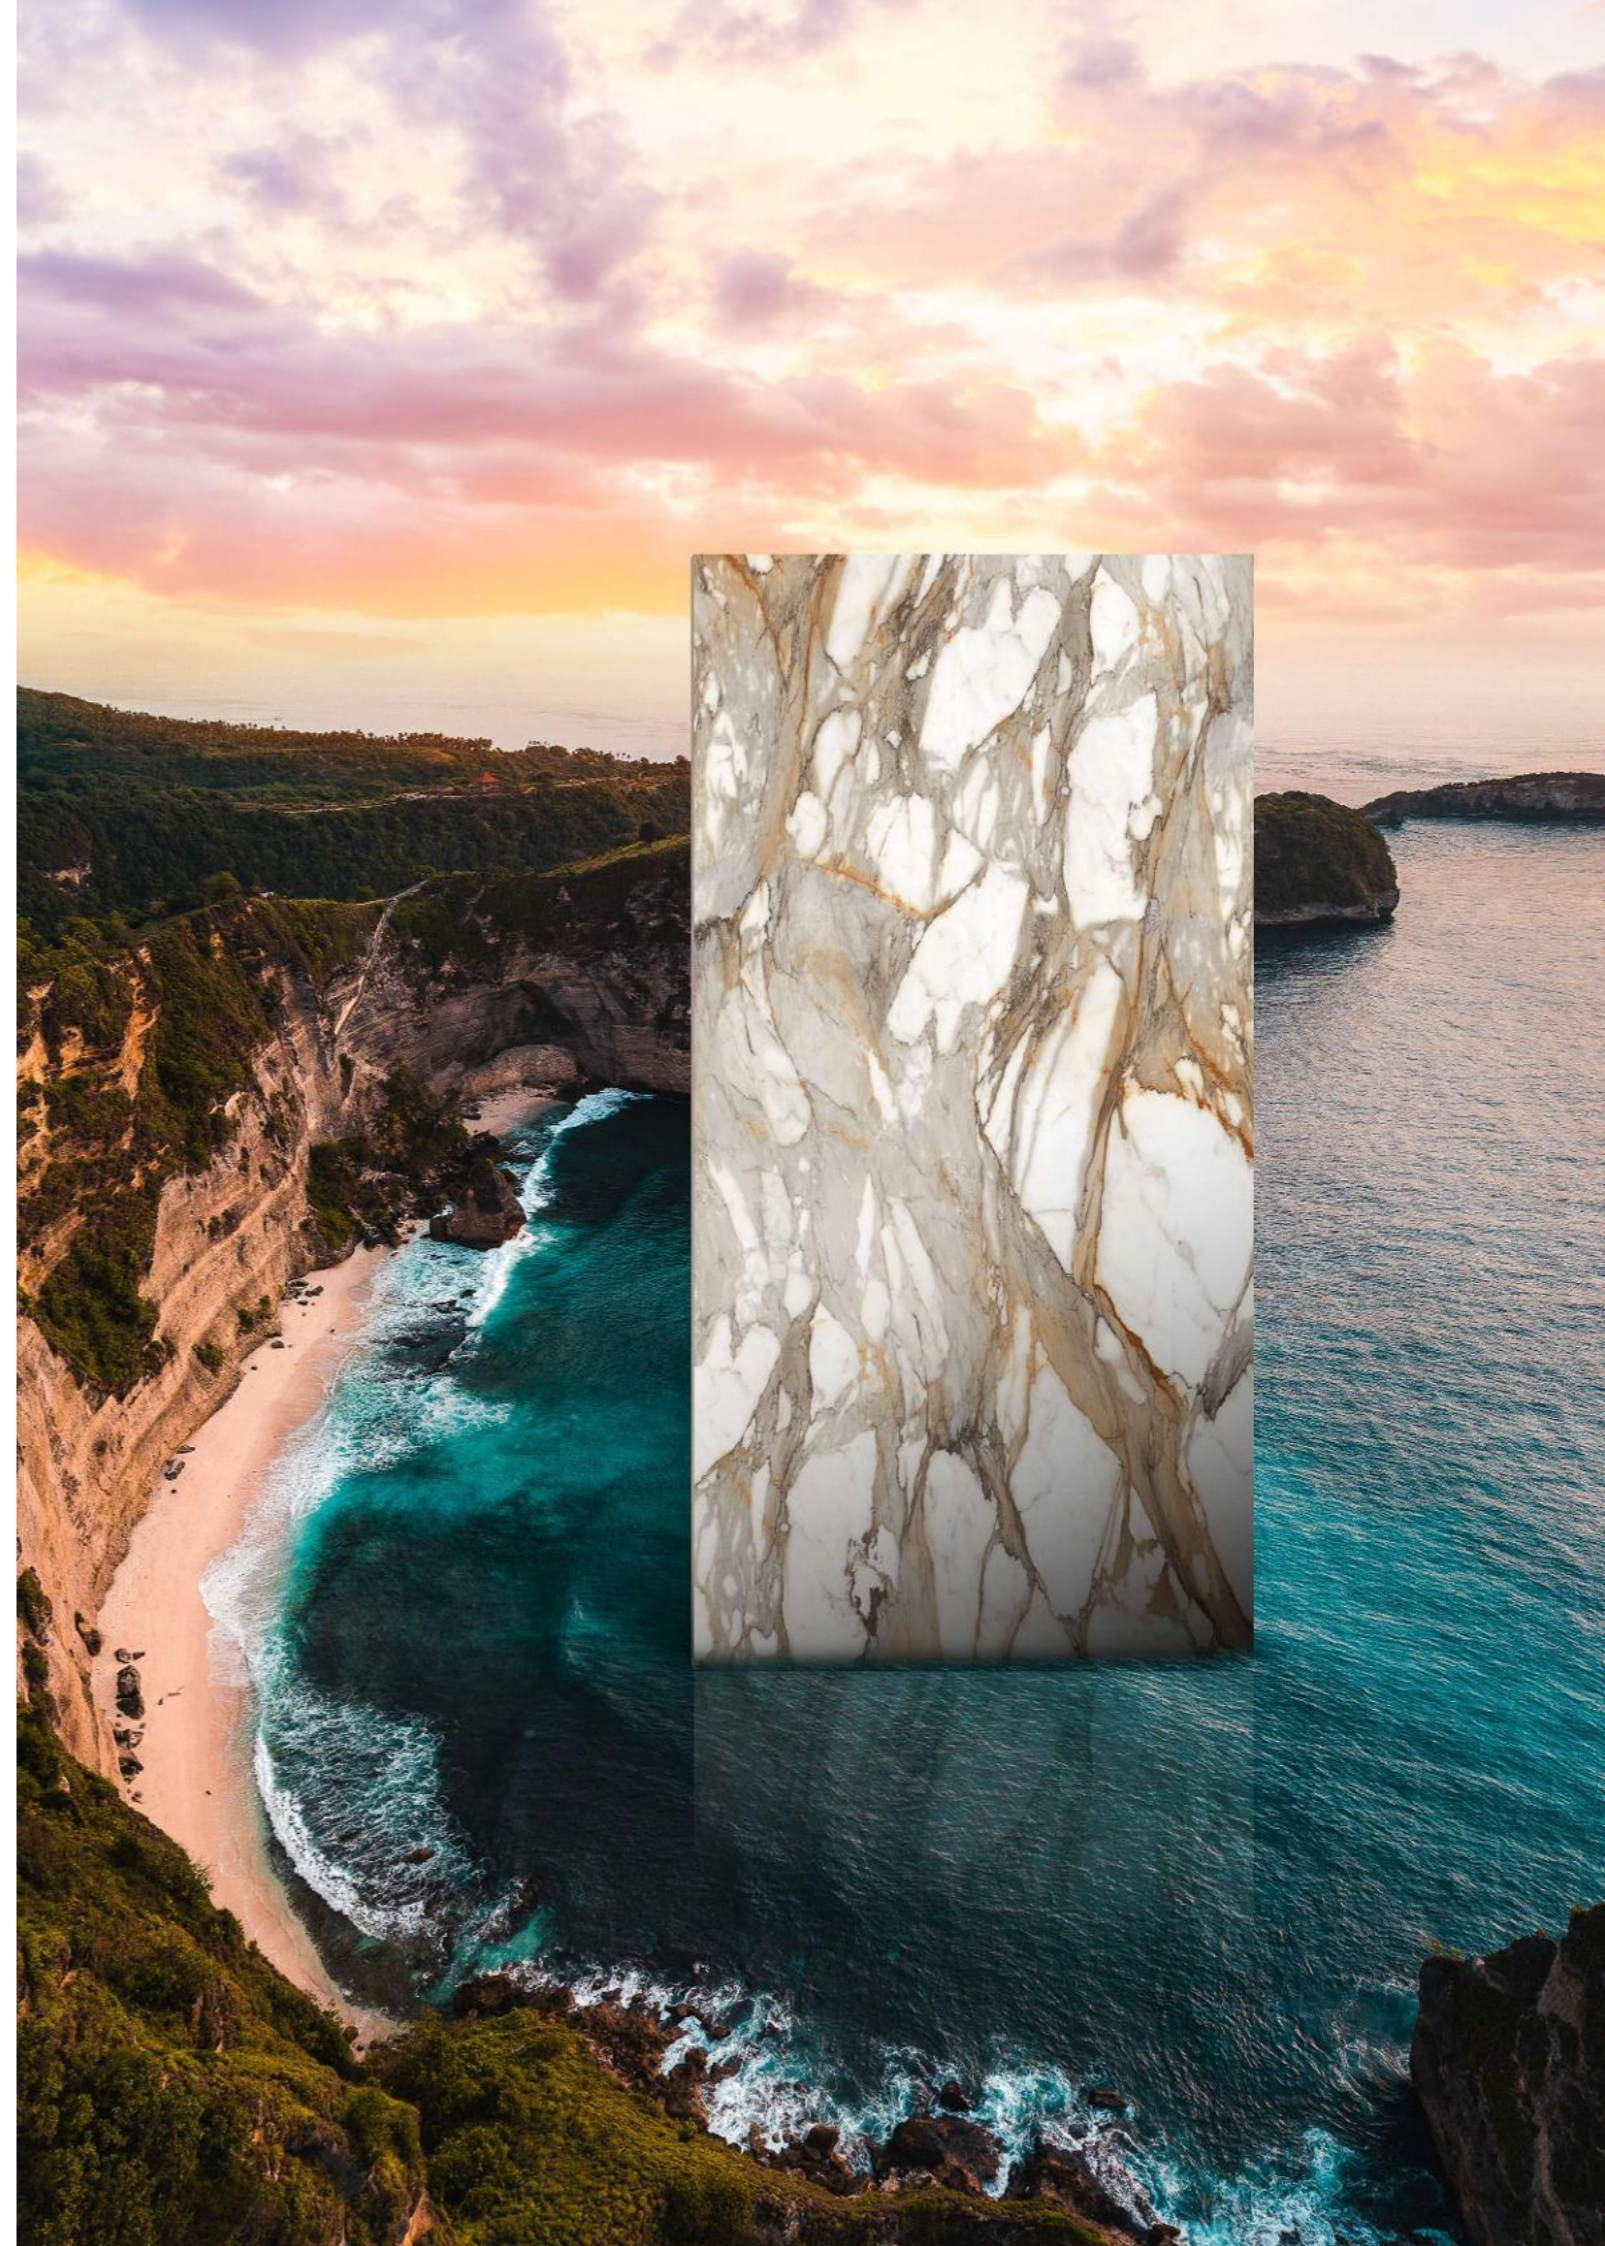

**1600x3200 MM**

**BEHOLD CHARM**  
IN YOUR SPACES  
**WITH CLASSY &**  
ELEGANT SHADES.