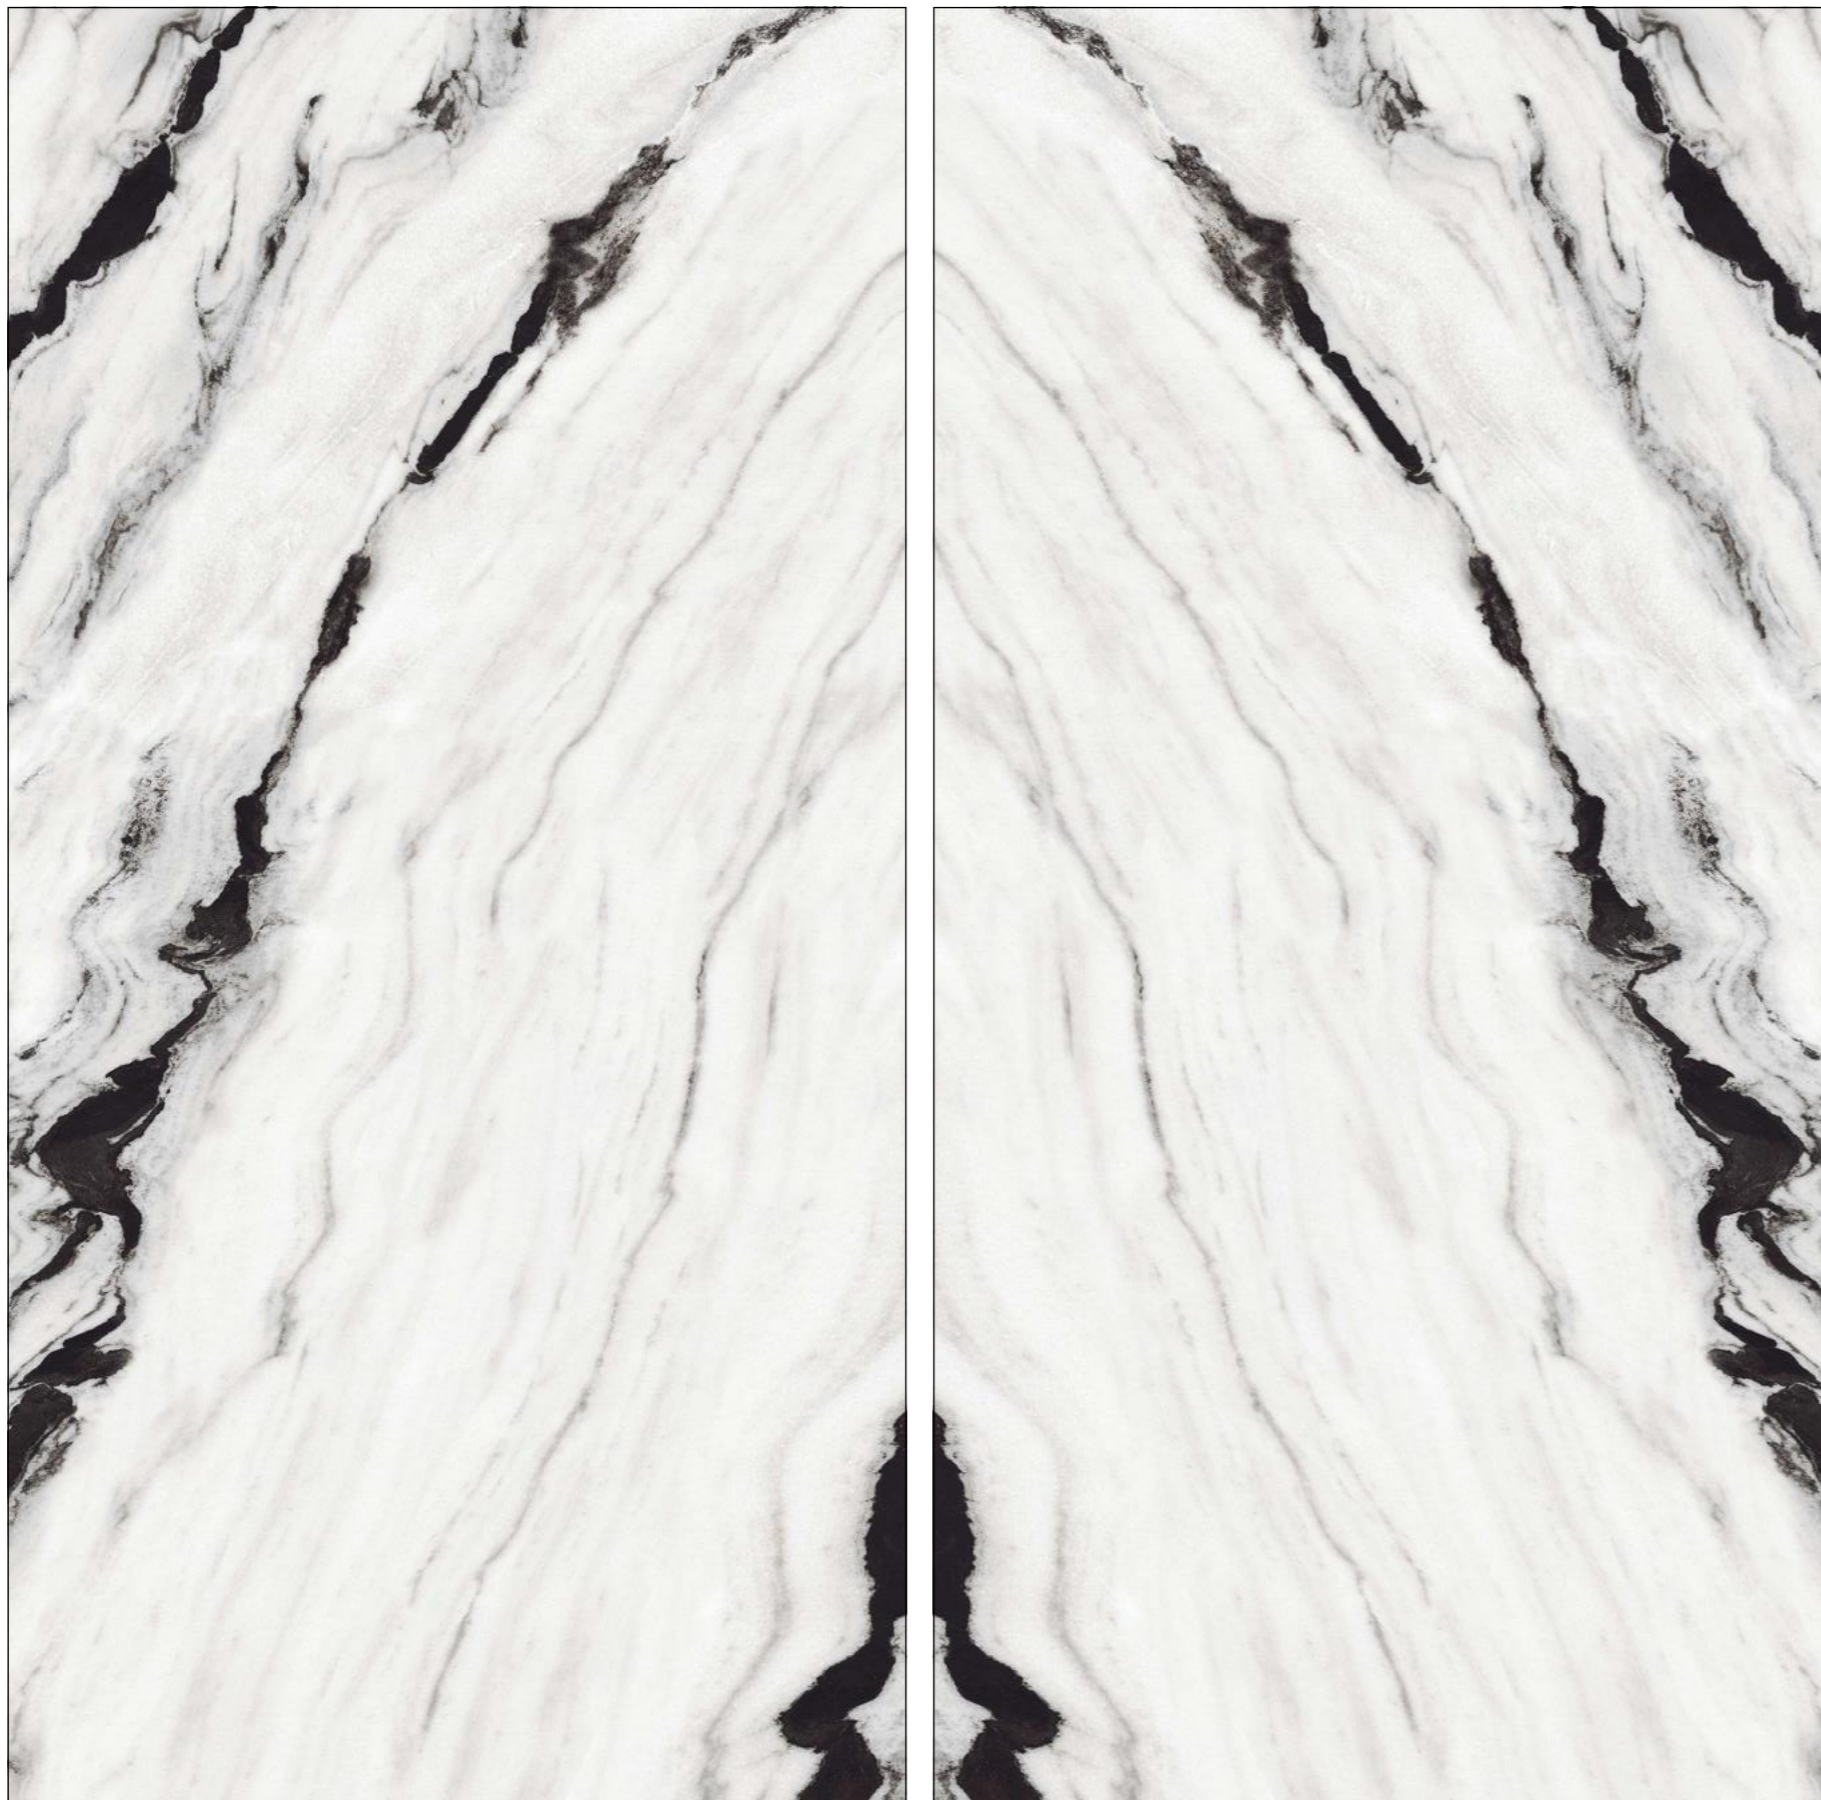

PANDA WHITE_BM

WHITE BODY

SIZE
1600x3200 MM

FINISH
GLOSSY & MATT

THICKNESS
12 & 20 MM

RANDOM : 02