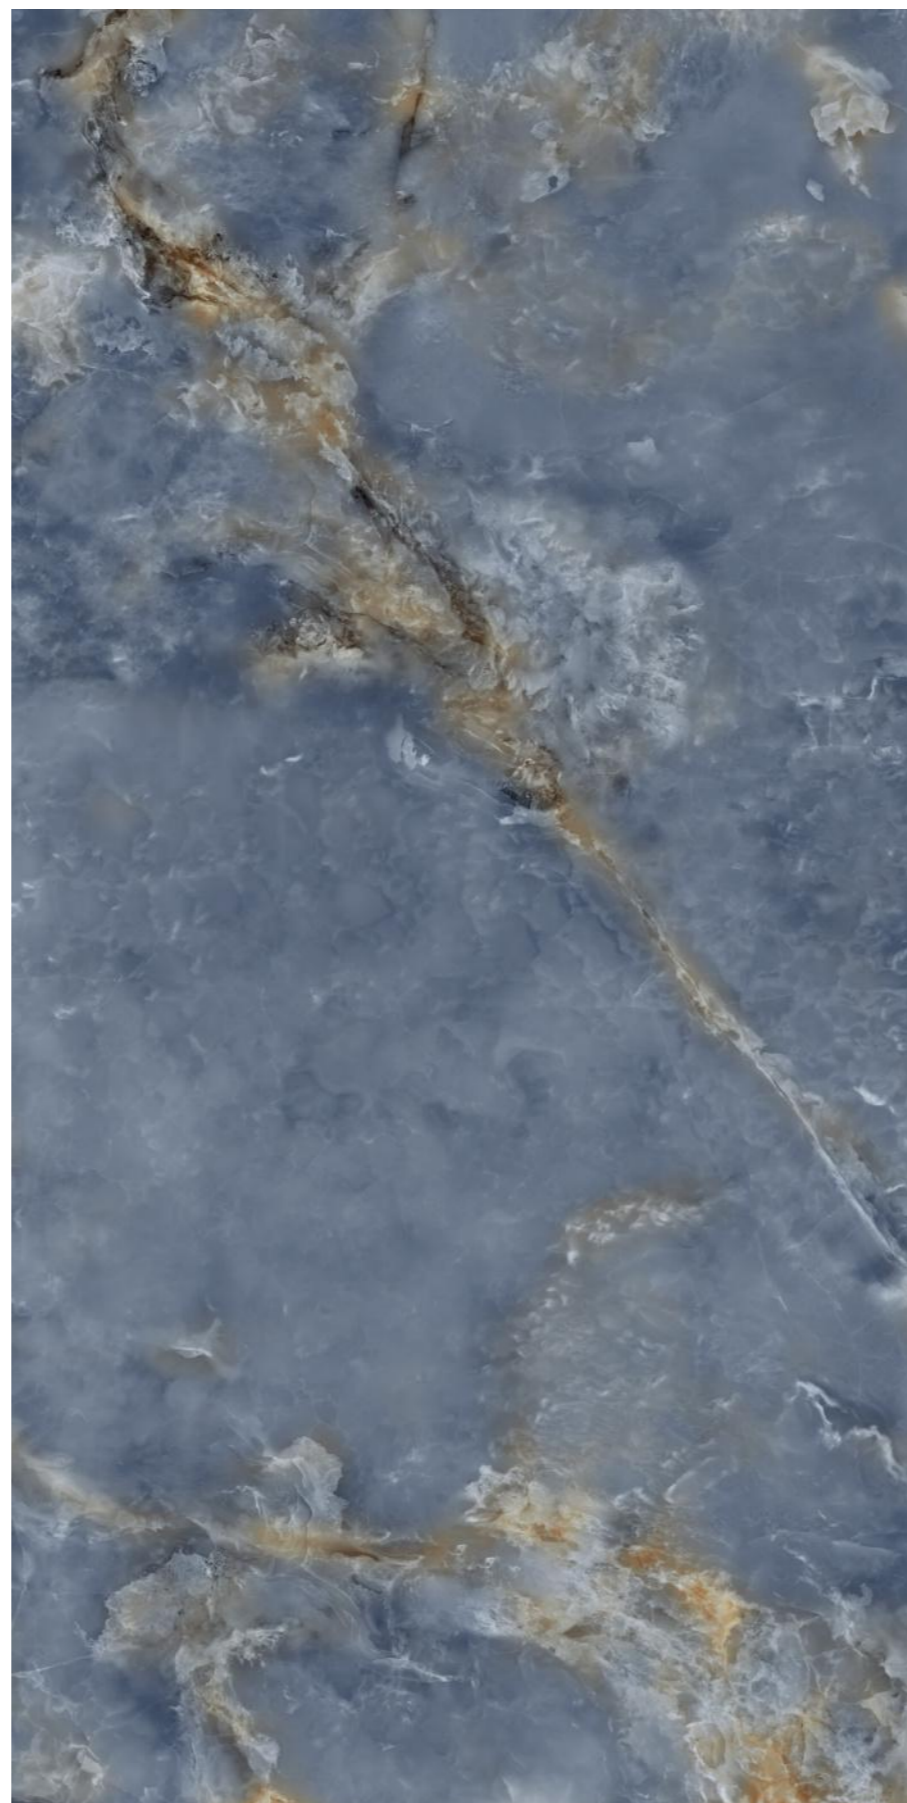

# RIVOK GREY

GREY BODY

SIZE

**1600x3200 MM**

FINISH

**GLOSSY**

THICKNESS

**12 & 20 MM**