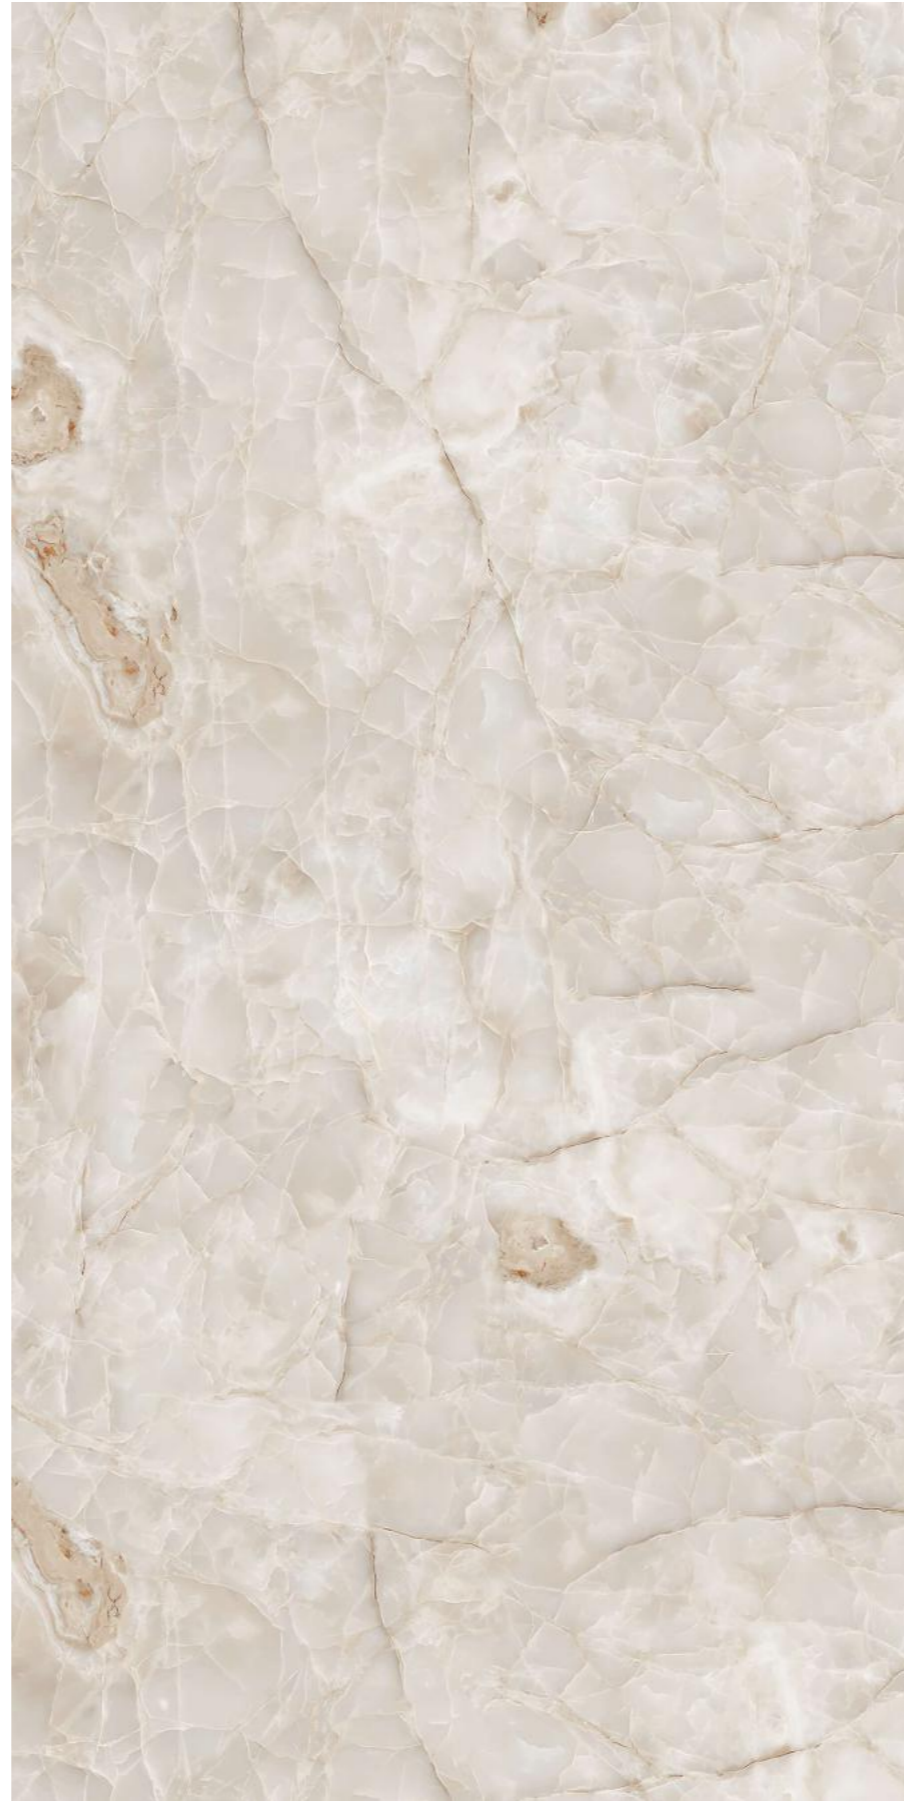

ALFA BEIGE

IVORY BODY

SIZE
1600x3200 MM

FINISH
GLOSSY & MATT

THICKNESS
12 & 20 MM

RANDOM : 01