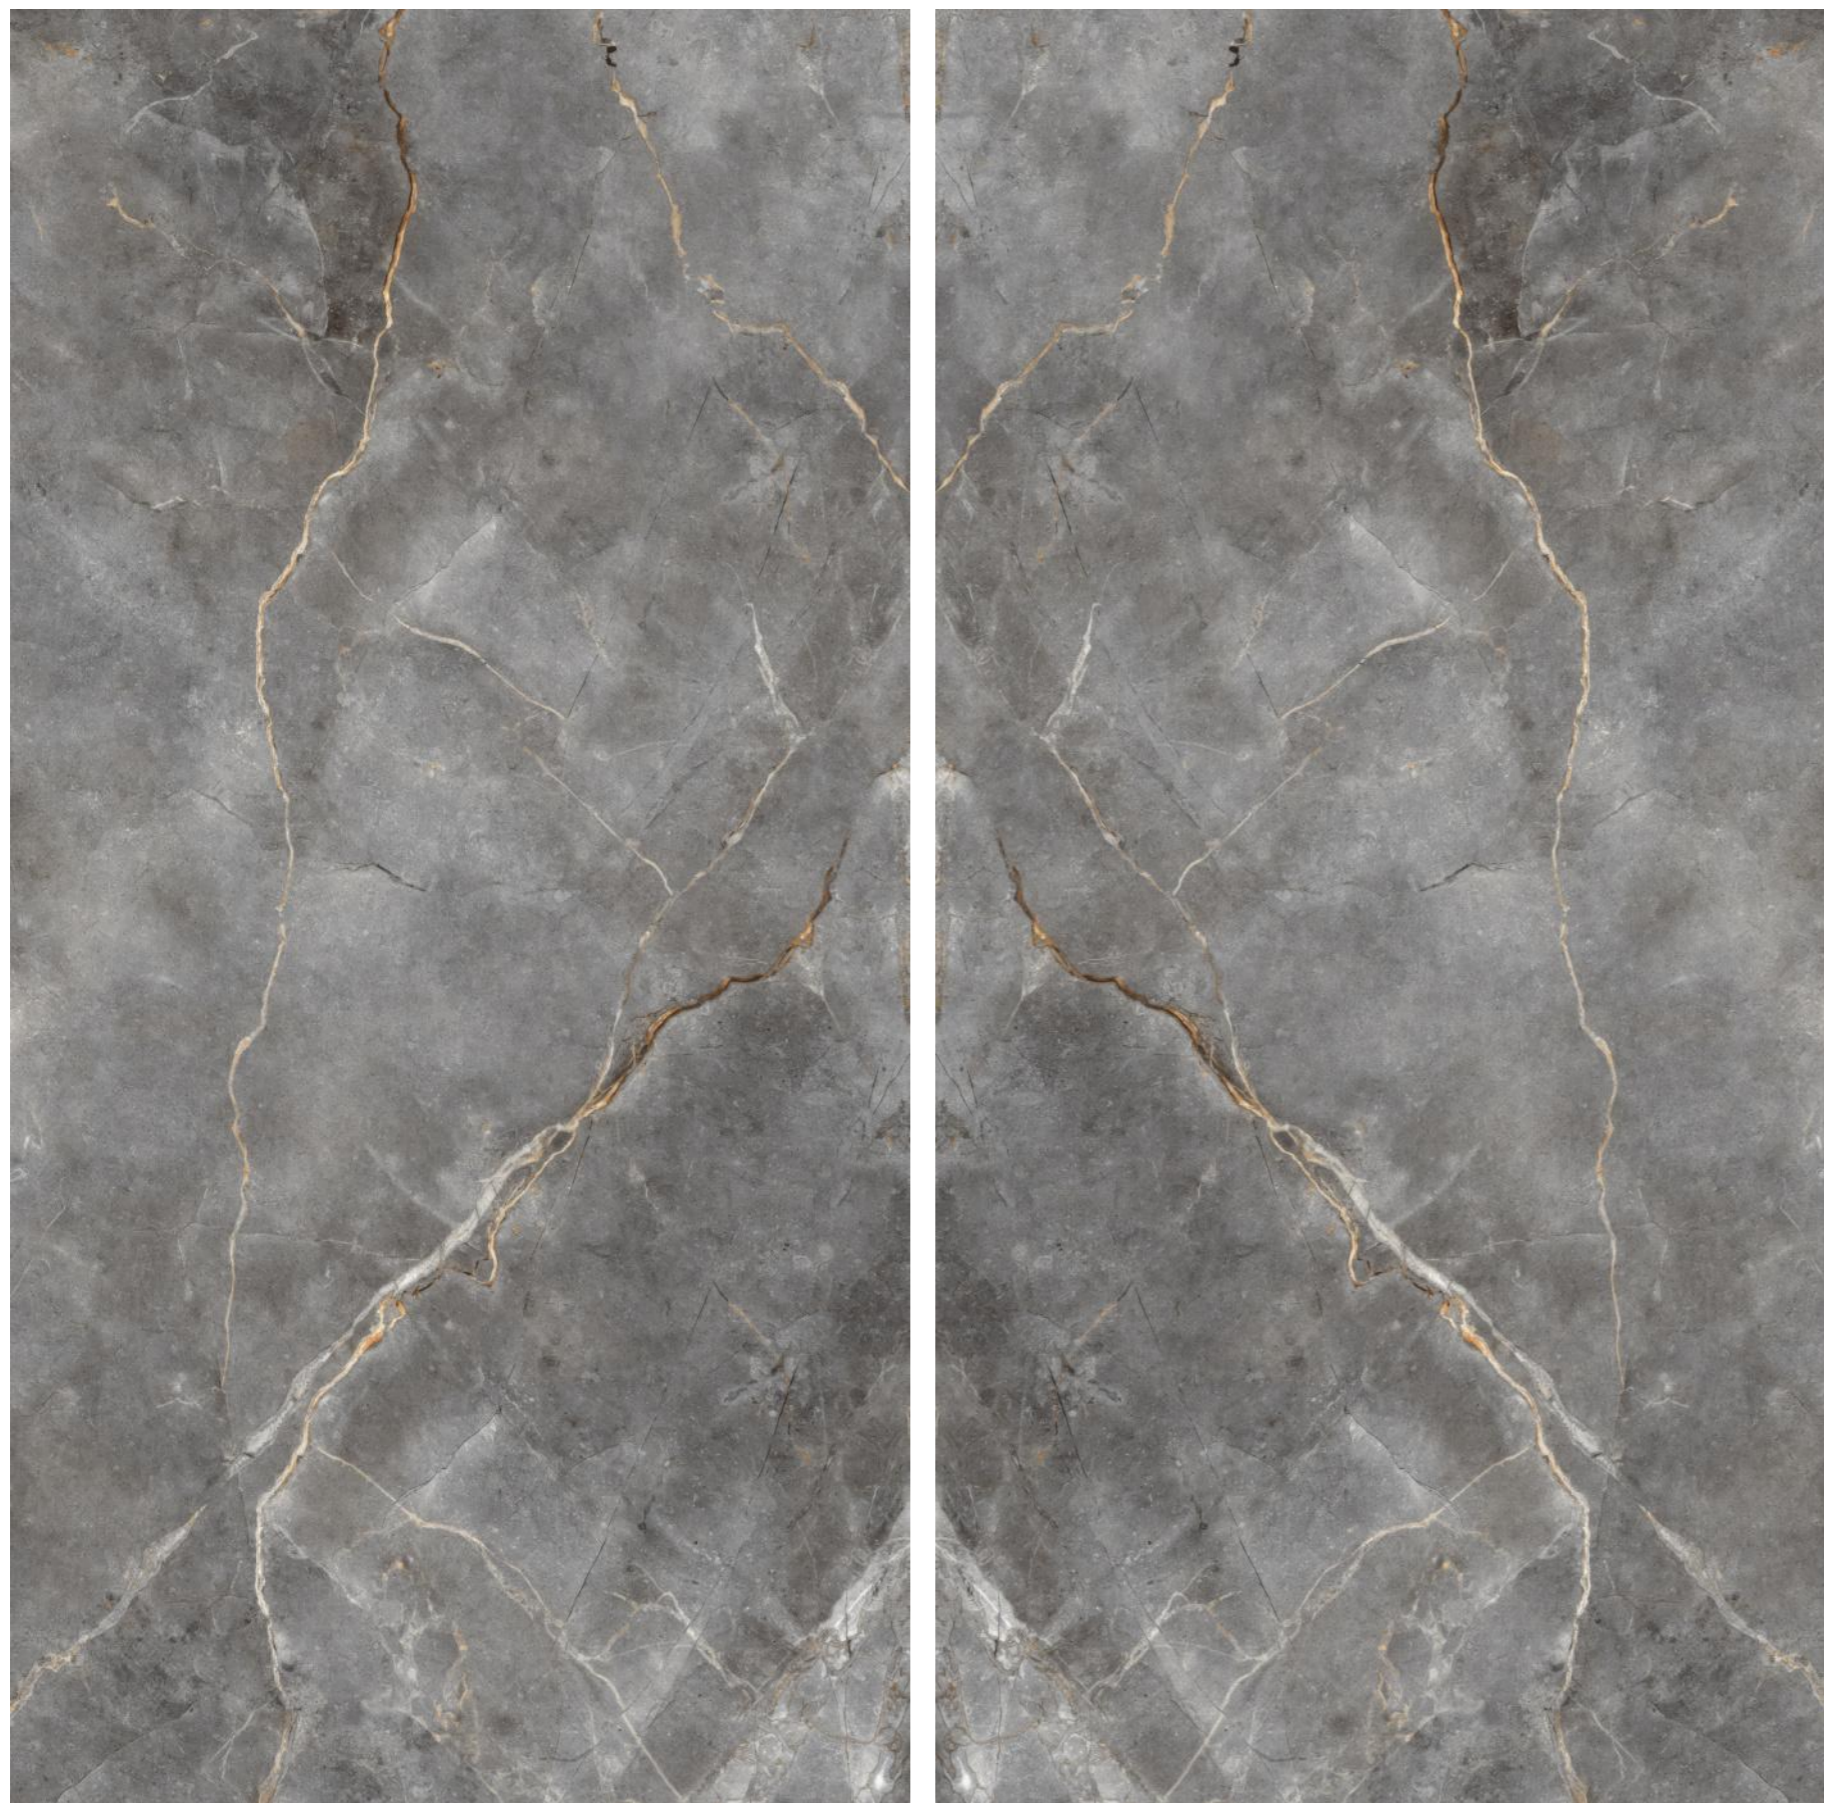

# CRESTOLA GREY

GREY BODY

SIZE  
**1600x3200 MM**

FINISH  
**GLOSSY & MATT**

THICKNESS  
**12 & 20 MM**

RANDOM : 02