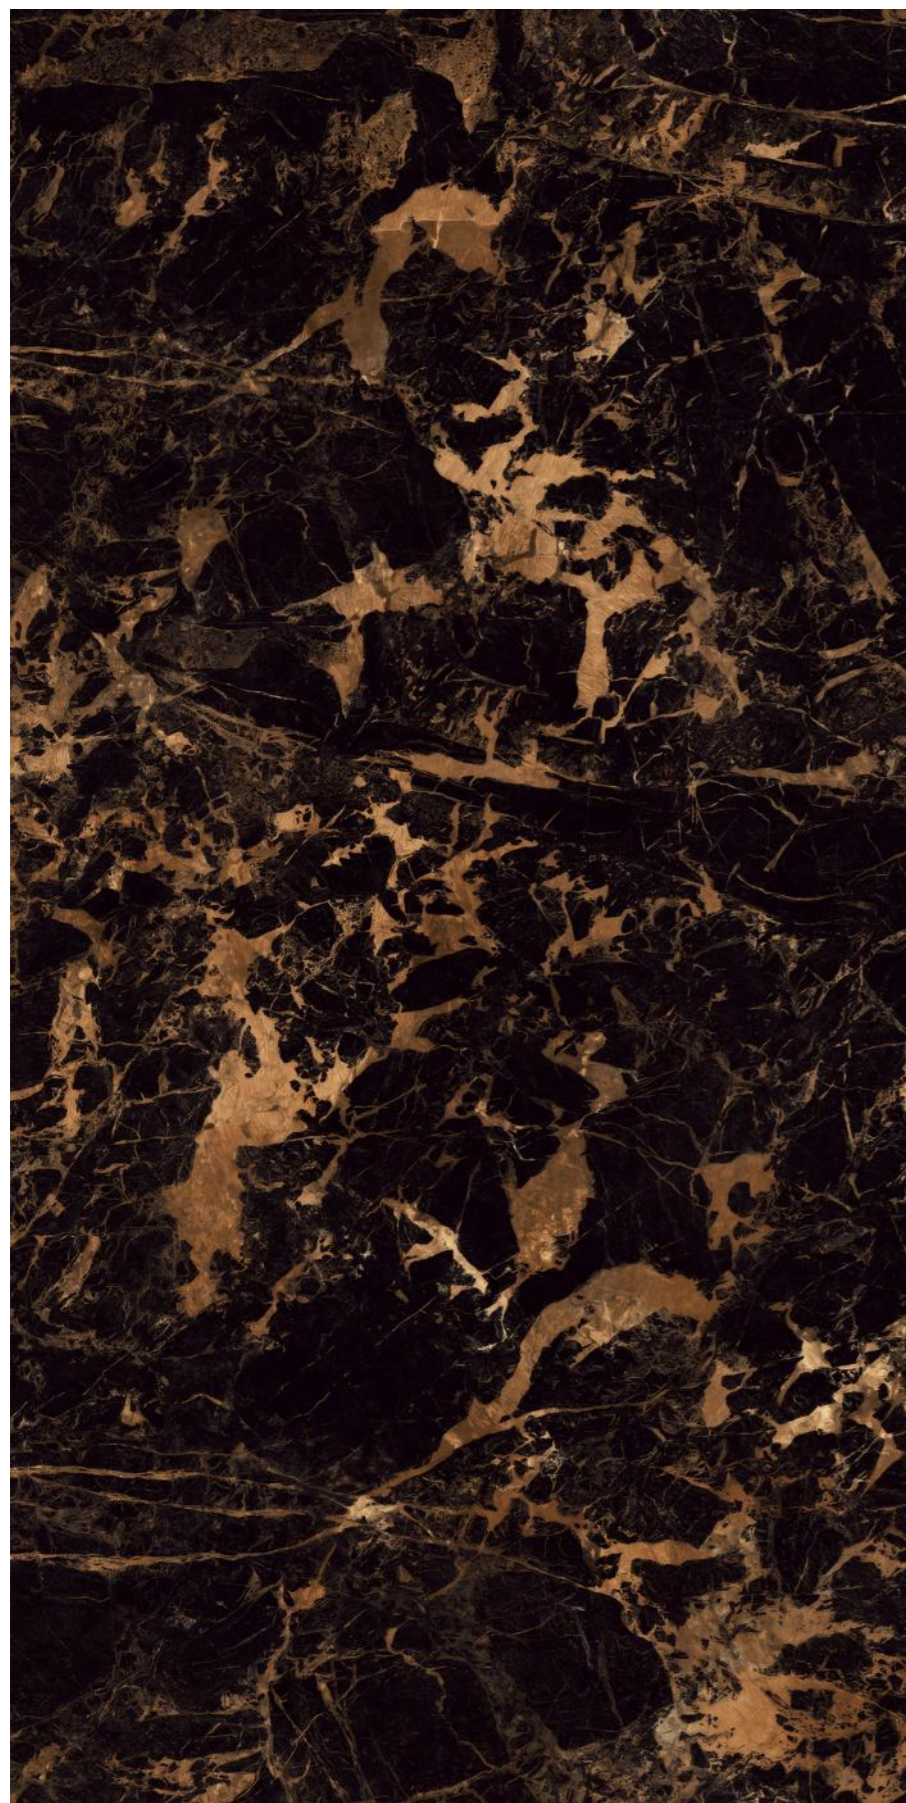

DEMARTINO GOLD_BM

BLACK BODY

SIZE
1600x3200 MM

FINISH
GLOSSY

THICKNESS
12 & 20 MM

RANDOM : 02