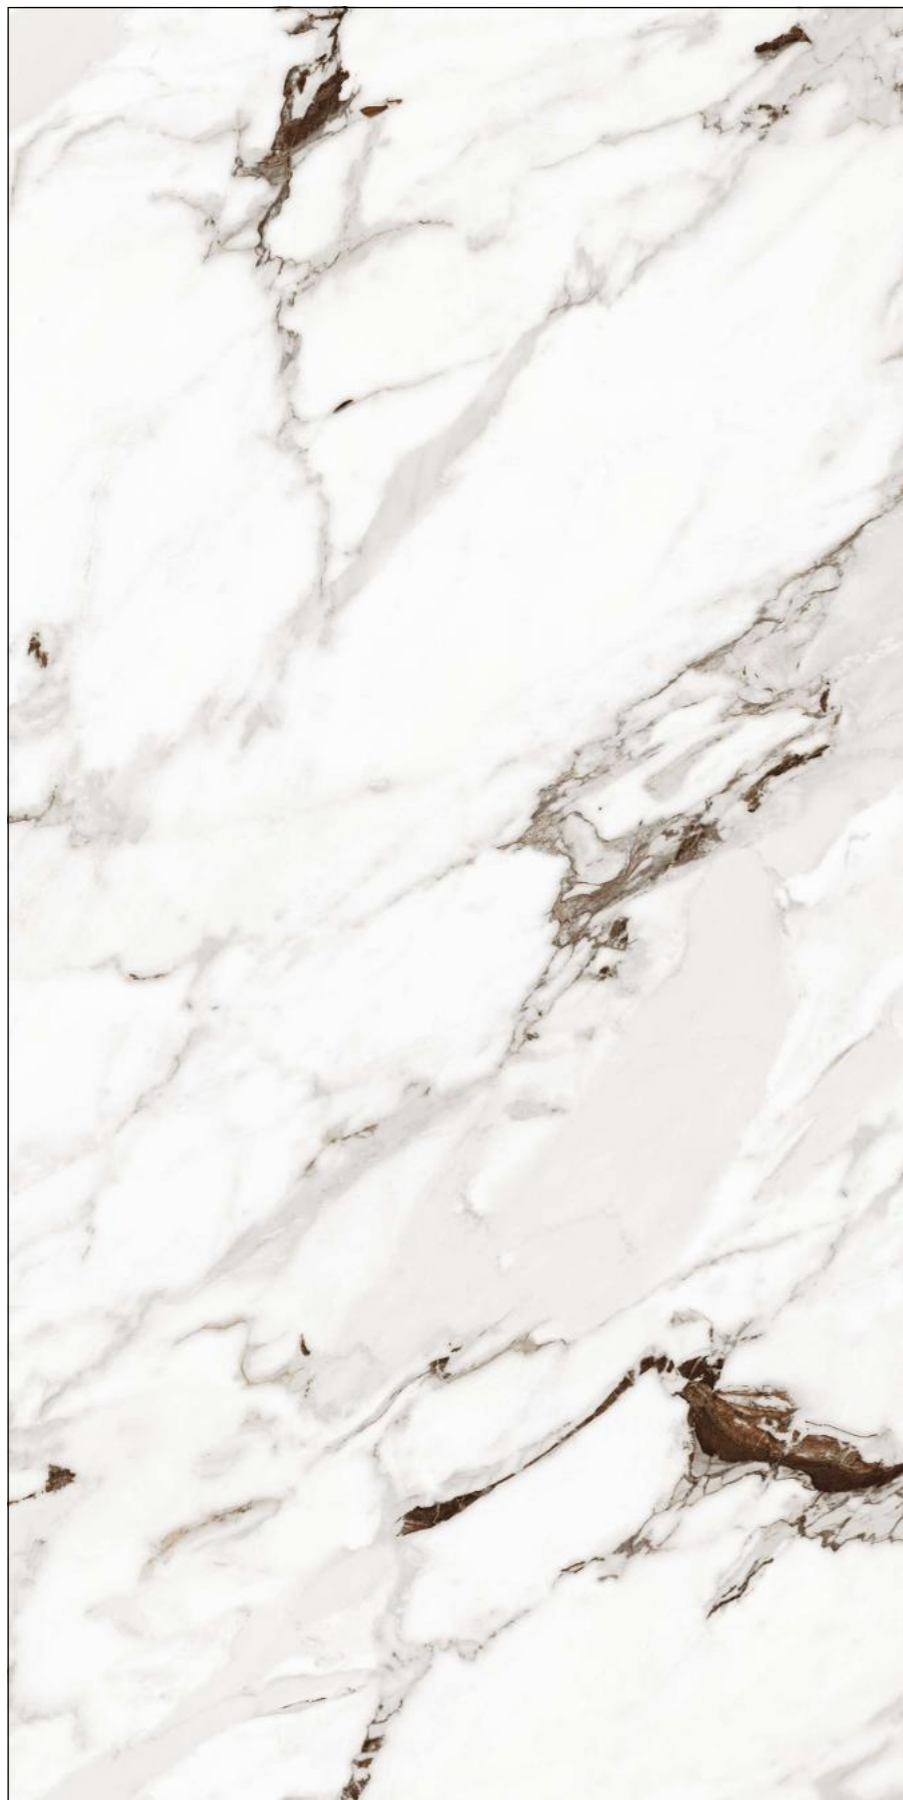

# VENING STATUARIO

WHITE BODY

SIZE  
**1600x3200 MM**

FINISH  
GLOSSY & MATT

THICKNESS  
12 & 20 MM

RANDOM : 02