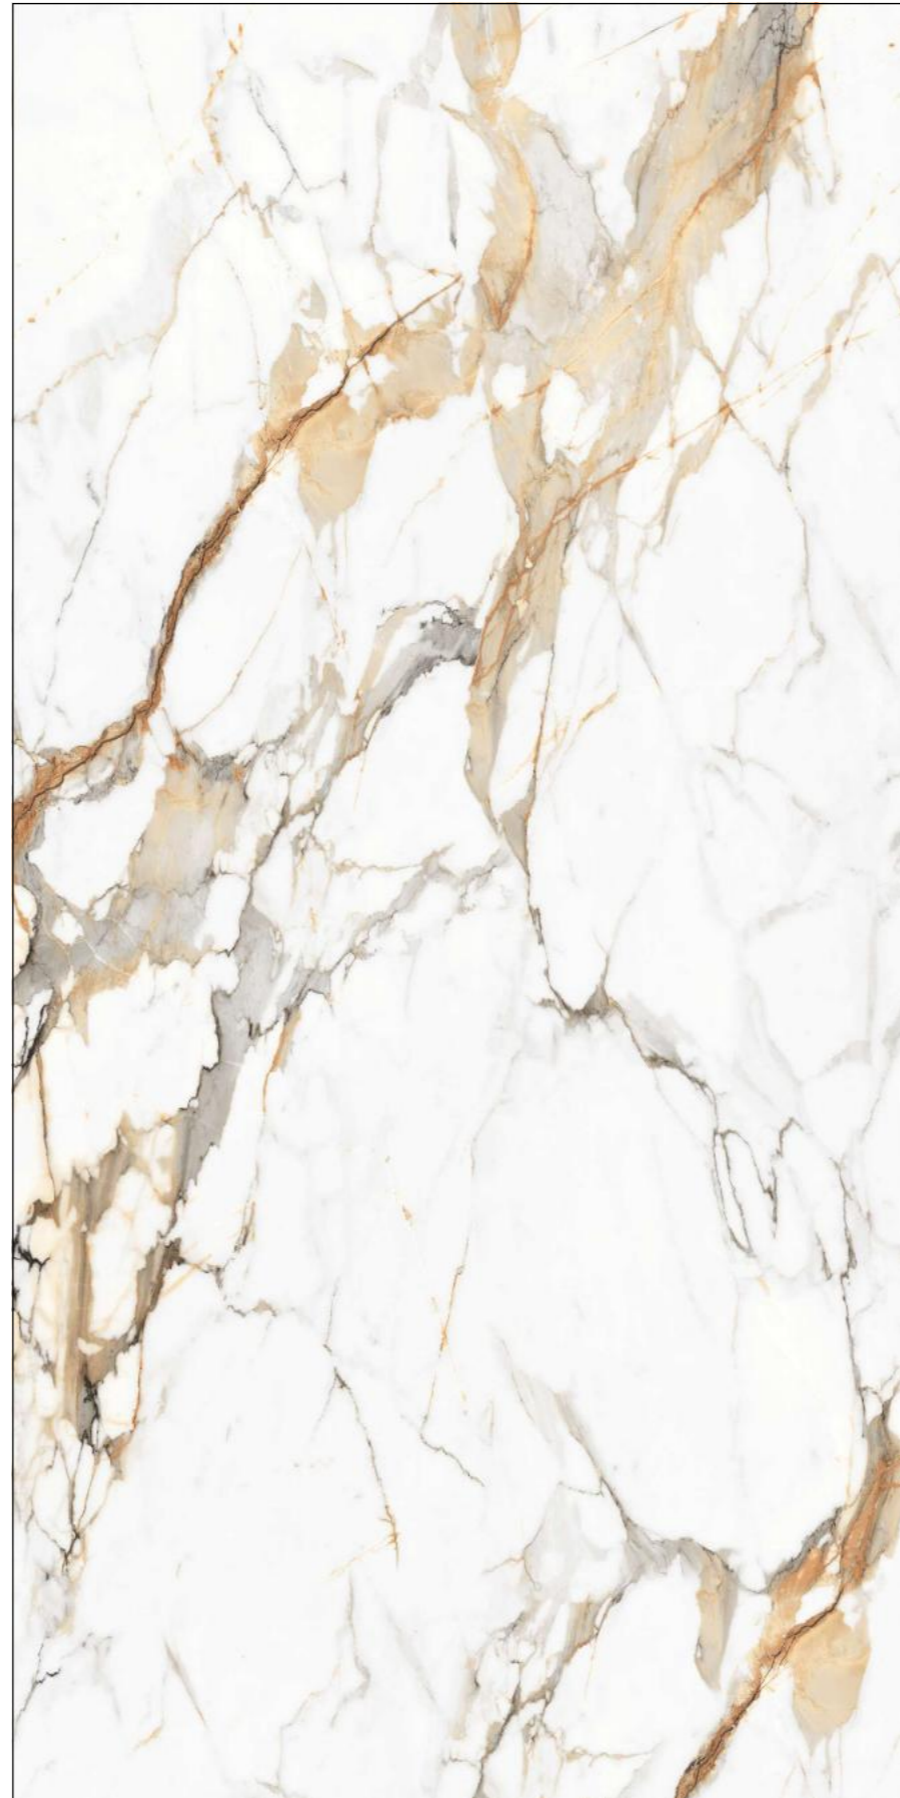

CALCATA ULTRA

WHITE BODY

SIZE
1600x3200 MM

FINISH
GLOSSY / MATT

THICKNESS
12 & 20 MM

RANDOM : 02